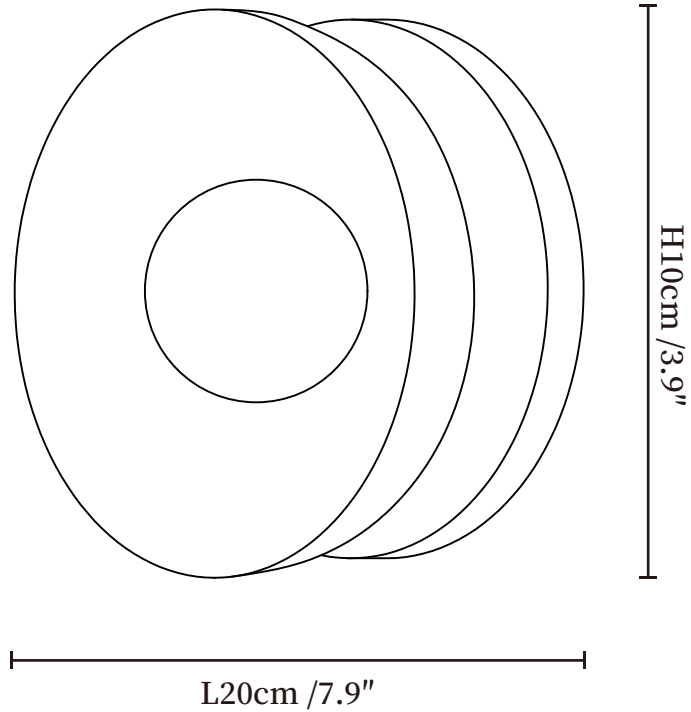

## SPECIFICATION DETAILS

\*For custom options, consult factory for details

<b>Fixture Dimensions</b>	Ø 7.9" x H 3.9"
<b>Light source</b>	G9(bulb not included)
<b>Wattage</b>	MAX 5W incandescent bulb or LED equivalent.
<b>Voltage</b>	AC 110-240V
<b>Mounting</b>	Hardwired.
<b>Dimming</b>	Compatible with dimmable bulbs (bulb not included)
<b>Control method</b>	Compatible with common wall switches(not included)
<b>Finishes</b>	Brass
<b>Shade Details</b>	White
<b>Material</b>	Brass, Glass