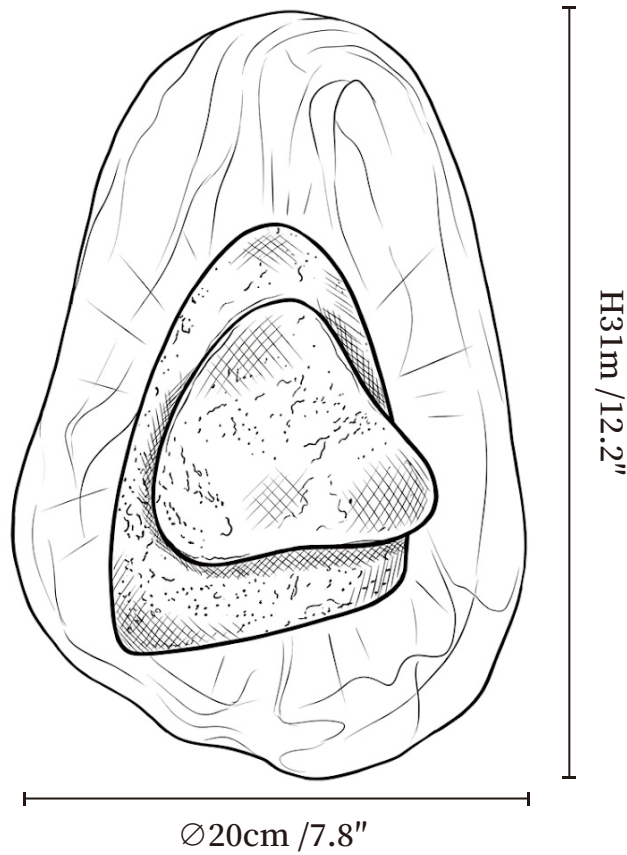

SPECIFICATION SHEET

SPECIFICATION DETAILS

*For custom options, consult factory for details

Fixture Dimensions	Ø 7.8" x H 12.2"
Light source	Integrated LED
Wattage	~8 Watts
Voltage	AC 110-240V
Dimming	Not supported
CRI(Ra)	90+CRI
Mounting	Hardwired.
LED Rated Life	30000 hours
Color Temperature	Warm Light (3000K), Neutral Light (4000K), Cool Light (6000K)
Control method	Compatible with common wall switches(not included)
Finishes	Black Travertine.
Shade Details	Clear.
Material	Metal, Black Travertine.