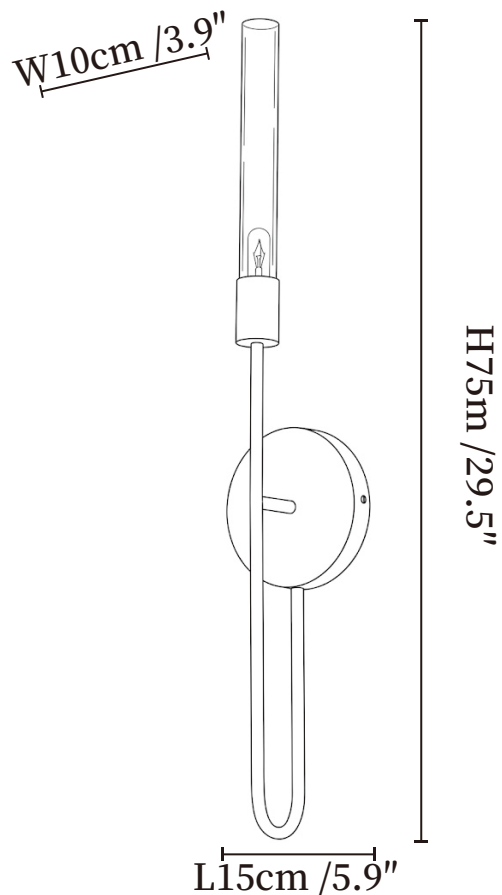

SPECIFICATION SHEET

SPECIFICATION DETAILS

*For custom options, consult factory for details

Fixture Dimensions	L 5.9" x W 3.9" x H 29.5"
Light source	G9 (bulb not included)
Wattage	MAX 5W incandescent bulb or LED equivalent.
Voltage	AC 110-240V
Mounting	Hardwired.
Dimming	Compatible with dimmable bulbs (bulb not included)
Control method	Compatible with common wall switches (not included)
Finishes	Gold.
Shade Details	Clear.
Material	Metal, Glass.