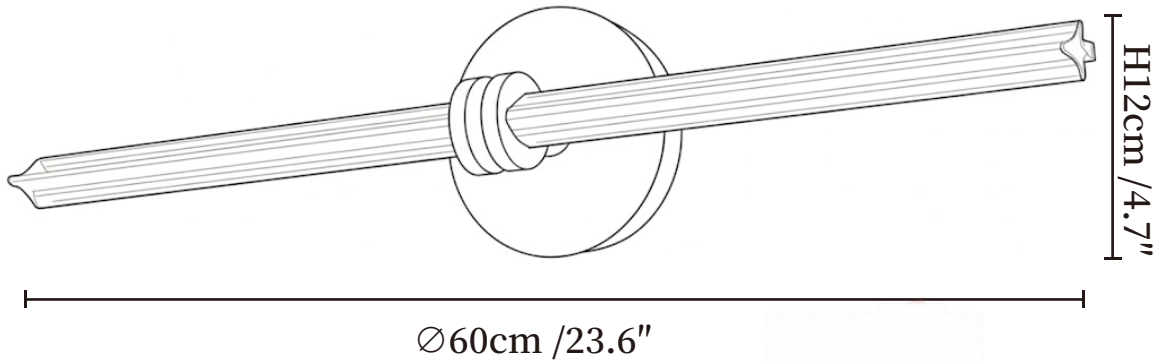

## SPECIFICATION DETAILS

\*For custom options, consult factory for details

<b>Fixture Dimensions</b>	Ø 23.6" x H 4.7"
<b>Light source</b>	Integrated LED
<b>Wattage</b>	~8 Watts
<b>Voltage</b>	AC 110-240V
<b>Dimming</b>	Not supported
<b>CRI(Ra)</b>	90+CRI
<b>Mounting</b>	Hardwired.
<b>LED Rated Life</b>	30000 hours
<b>Color Temperature</b>	Warm Light (3000K), Neutral Light (4000K), Cool Light (6000K)
<b>Control method</b>	Compatible with common wall switches(not included)
<b>Finishes</b>	Copper.
<b>Shade Details</b>	Clear.
<b>Material</b>	Metal, Glass.