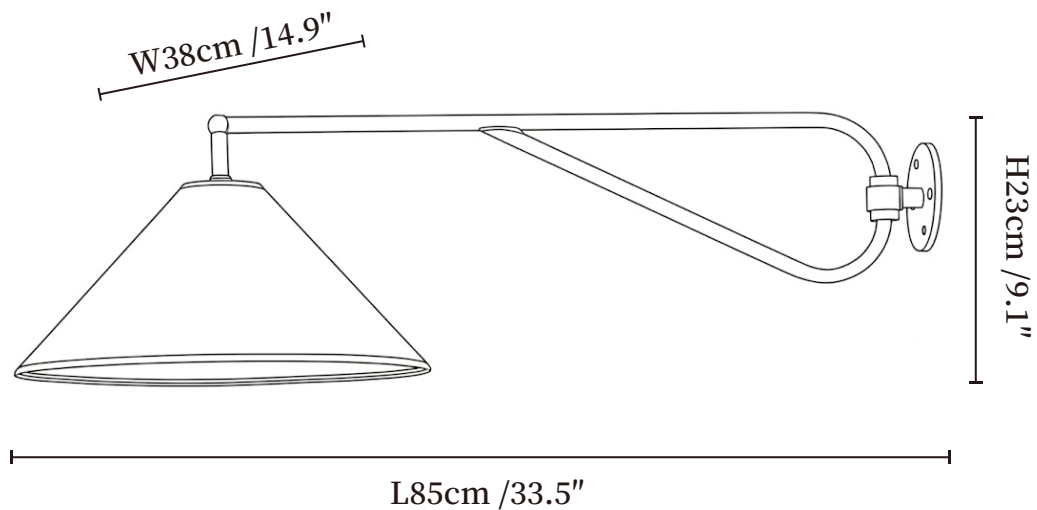

## SPECIFICATION DETAILS

\*For custom options, consult factory for details

<b>Fixture Dimensions</b>	L 33.5" x W 14.9" x 9.1"
<b>Light source</b>	E26 or E27(bulb not included)
<b>Wattage</b>	MAX 40W incandescent bulb or LED equivalent.
<b>Voltage</b>	AC 110-240V
<b>Mounting</b>	Hardwired.
<b>Dimming</b>	Compatible with dimmable bulbs (bulb not included)
<b>Control method</b>	Compatible with common wall switches (not included)
<b>Finishes</b>	Black.
<b>Shade Details</b>	Beige.
<b>Material</b>	Metal, Fabric.