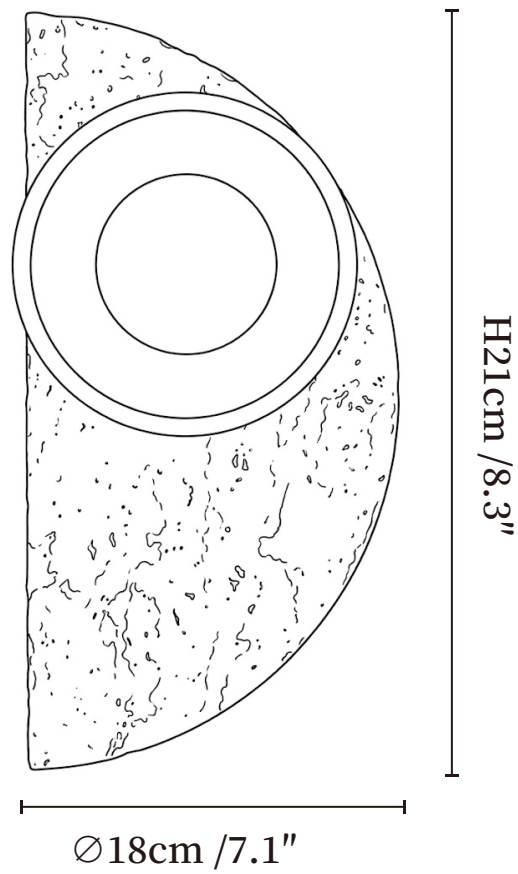

SPECIFICATION SHEET

SPECIFICATION DETAILS

*For custom options, consult factory for details

Fixture Dimensions	Ø 6.7" x H 13.8"
Light source	G9 (bulb not included)
Wattage	MAX 5W incandescent bulb or LED equivalent.
Voltage	AC 110-240V
Mounting	Hardwired.
Dimming	Compatible with dimmable bulbs (bulb not included)
Control method	Compatible with common wall switches (not included)
Finishes	Black Travertine, Walnut Wood.
Shade Details	White.
Material	Metal, Black Travertine, Wood, Glass.