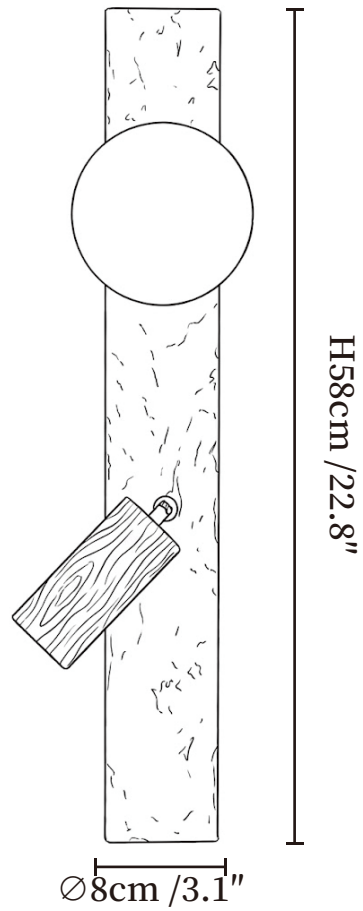

SPECIFICATION SHEET

SPECIFICATION DETAILS

*For custom options, consult factory for details

Fixture Dimensions	Ø 3.1" x H 22.8"
Light source	G9 (bulb not included)
Wattage	MAX 5W incandescent bulb or LED equivalent.
Voltage	AC 110-240V
Mounting	Hardwired.
Dimming	Compatible with dimmable bulbs (bulb not included)
Control method	Compatible with common wall switches (not included)
Finishes	Black Travertine.
Shade Details	Walnut Wood, White.
Material	Metal, Black Travertine, Wood, Glass.