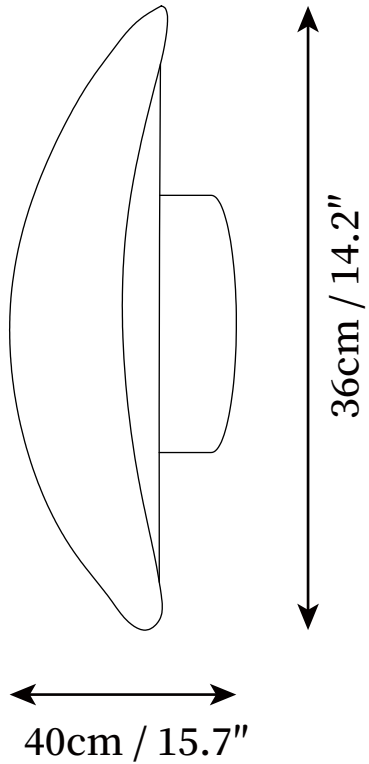

SPECIFICATION SHEET

SPECIFICATION DETAILS

*For custom options, consult factory for details

Fixture Dimensions	D 15.7" x H 14.2"
Light source	Integrated LED
Wattage	~5 Watts
Voltage	AC 110-240V
Dimming	Not supported
CRI(Ra)	90+CRI
Mounting	Hardwired.
LED Rated Life	30000 hours
Color Temperature	Warm Light (3000K), Neutral Light (4000K), Cool Light (6000K)
Control method	Compatible with common wall switches (not included)
Finishes	White, Black.
Shade Details	White.
Material	Metal, DuPont paper.