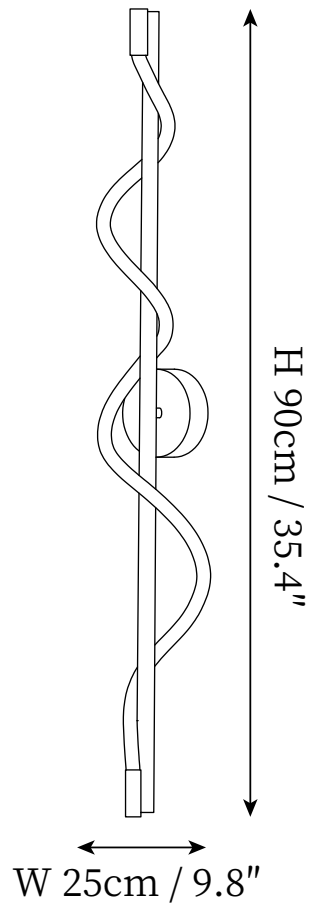

## SPECIFICATION DETAILS

\*For custom options, consult factory for details

<b>Fixture Dimensions</b>	W 9.8" x H 23.6"
<b>Light source</b>	Integrated LED
<b>Wattage</b>	~ 15W
<b>Voltage</b>	AC 110-240V
<b>Dimming</b>	Not supported
<b>CRI(Ra)</b>	90+ CRI
<b>Mounting</b>	Hardwired.
<b>LED Rated Life</b>	30000 hours
<b>Color Temperature</b>	Warm Light (3000K), Neutral Light (4000K), Cool Light (6000K)
<b>Control method</b>	Compatible with common wall switches(not included).
<b>Finishes</b>	Gold, Black.
<b>Shadow Details</b>	White.
<b>Material</b>	Rope, Brass, Silicone, Metal.

## SPECIFICATION DETAILS

\*For custom options, consult factory for details

<b>Fixture Dimensions</b>	W 9.8" x H 35.4"
<b>Light source</b>	Integrated LED
<b>Wattage</b>	~ 18W
<b>Voltage</b>	AC 110-240V
<b>Dimming</b>	Not supported
<b>CRI(Ra)</b>	90+ CRI
<b>Mounting</b>	Hardwired.
<b>LED Rated Life</b>	30000 hours
<b>Color Temperature</b>	Warm Light (3000K), Neutral Light (4000K), Cool Light (6000K)
<b>Control method</b>	Compatible with common wall switches(not included).
<b>Finishes</b>	Gold, Black.
<b>Shadow Details</b>	White.
<b>Material</b>	Rope, Brass, Silicone, Metal.

## SPECIFICATION DETAILS

\*For custom options, consult factory for details

<b>Fixture Dimensions</b>	W 9.8" x H 47.2"
<b>Light source</b>	Integrated LED
<b>Wattage</b>	~ 30W
<b>Voltage</b>	AC 110-240V
<b>Dimming</b>	Not supported
<b>CRI(Ra)</b>	90+ CRI
<b>Mounting</b>	Hardwired.
<b>LED Rated Life</b>	30000 hours
<b>Color Temperature</b>	Warm Light (3000K), Neutral Light (4000K), Cool Light (6000K)
<b>Control method</b>	Compatible with common wall switches (not included).
<b>Finishes</b>	Gold, Black.
<b>Shadow Details</b>	White.
<b>Material</b>	Rope, Brass, Silicone, Metal.