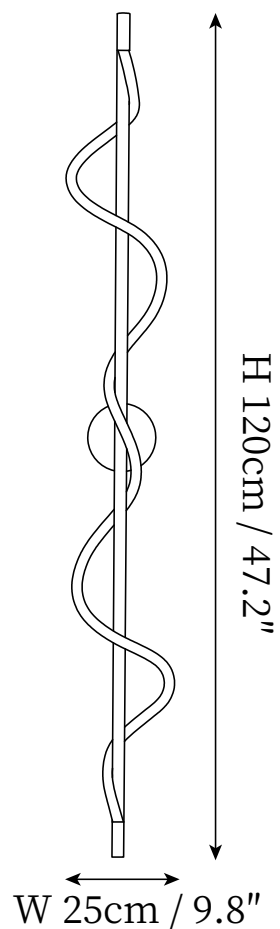

## SPECIFICATION DETAILS

\*For custom options, consult factory for details

<b>Fixture Dimensions</b>	W 9.8" x H 23.6"
<b>Light source</b>	Integrated LED
<b>Wattage</b>	~ 15W
<b>Voltage</b>	AC 110-240V
<b>Dimming</b>	Not supported
<b>CRI(Ra)</b>	90+ CRI
<b>Mounting</b>	Hardwired.
<b>LED Rated Life</b>	30000 hours
<b>Color Temperature</b>	Warm Light (3000K), Neutral Light (4000K), Cool Light (6000K)
<b>Control method</b>	Compatible with common wall switches(not included).
<b>Finishes</b>	Gold, Black.
<b>Shadow Details</b>	White.
<b>Material</b>	Rope, Brass, Silicone, Metal.

## SPECIFICATION DETAILS

\*For custom options, consult factory for details

<b>Fixture Dimensions</b>	W 9.8" x H 35.4"
<b>Light source</b>	Integrated LED
<b>Wattage</b>	~ 18W
<b>Voltage</b>	AC 110-240V
<b>Dimming</b>	Not supported
<b>CRI(Ra)</b>	90+ CRI
<b>Mounting</b>	Hardwired.
<b>LED Rated Life</b>	30000 hours
<b>Color Temperature</b>	Warm Light (3000K), Neutral Light (4000K), Cool Light (6000K)
<b>Control method</b>	Compatible with common wall switches(not included).
<b>Finishes</b>	Gold, Black.
<b>Shadow Details</b>	White.
<b>Material</b>	Rope, Brass, Silicone, Metal.

## SPECIFICATION DETAILS

\*For custom options, consult factory for details

<b>Fixture Dimensions</b>	W 9.8" x H 47.2"
<b>Light source</b>	Integrated LED
<b>Wattage</b>	~ 30W
<b>Voltage</b>	AC 110-240V
<b>Dimming</b>	Not supported
<b>CRI(Ra)</b>	90+ CRI
<b>Mounting</b>	Hardwired.
<b>LED Rated Life</b>	30000 hours
<b>Color Temperature</b>	Warm Light (3000K), Neutral Light (4000K), Cool Light (6000K)
<b>Control method</b>	Compatible with common wall switches (not included).
<b>Finishes</b>	Gold, Black.
<b>Shadow Details</b>	White.
<b>Material</b>	Rope, Brass, Silicone, Metal.