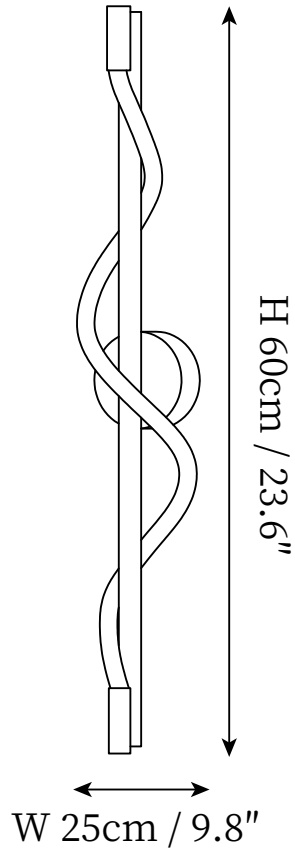

## SPECIFICATION DETAILS

\*For custom options, consult factory for details

<b>Fixture Dimensions</b>	W 9.8" x H 23.6"
<b>Light source</b>	Integrated LED
<b>Wattage</b>	~ 15W
<b>Voltage</b>	AC 110-240V
<b>Dimming</b>	Not supported
<b>CRI(Ra)</b>	90+ CRI
<b>Mounting</b>	Hardwired.
<b>LED Rated Life</b>	30000 hours
<b>Color Temperature</b>	Warm Light (3000K), Neutral Light (4000K), Cool Light (6000K)
<b>Control method</b>	Compatible with common wall switches(not included).
<b>Finishes</b>	Gold, Black.
<b>Shadow Details</b>	White.
<b>Material</b>	Rope, Brass, Silicone, Metal.

## SPECIFICATION DETAILS

\*For custom options, consult factory for details

<b>Fixture Dimensions</b>	W 9.8" x H 35.4"
<b>Light source</b>	Integrated LED
<b>Wattage</b>	~ 18W
<b>Voltage</b>	AC 110-240V
<b>Dimming</b>	Not supported
<b>CRI(Ra)</b>	90+ CRI
<b>Mounting</b>	Hardwired.
<b>LED Rated Life</b>	30000 hours
<b>Color Temperature</b>	Warm Light (3000K), Neutral Light (4000K), Cool Light (6000K)
<b>Control method</b>	Compatible with common wall switches(not included).
<b>Finishes</b>	Gold, Black.
<b>Shadow Details</b>	White.
<b>Material</b>	Rope, Brass, Silicone, Metal.

## SPECIFICATION DETAILS

\*For custom options, consult factory for details

<b>Fixture Dimensions</b>	W 9.8" x H 47.2"
<b>Light source</b>	Integrated LED
<b>Wattage</b>	~ 30W
<b>Voltage</b>	AC 110-240V
<b>Dimming</b>	Not supported
<b>CRI(Ra)</b>	90+ CRI
<b>Mounting</b>	Hardwired.
<b>LED Rated Life</b>	30000 hours
<b>Color Temperature</b>	Warm Light (3000K), Neutral Light (4000K), Cool Light (6000K)
<b>Control method</b>	Compatible with common wall switches (not included).
<b>Finishes</b>	Gold, Black.
<b>Shadow Details</b>	White.
<b>Material</b>	Rope, Brass, Silicone, Metal.