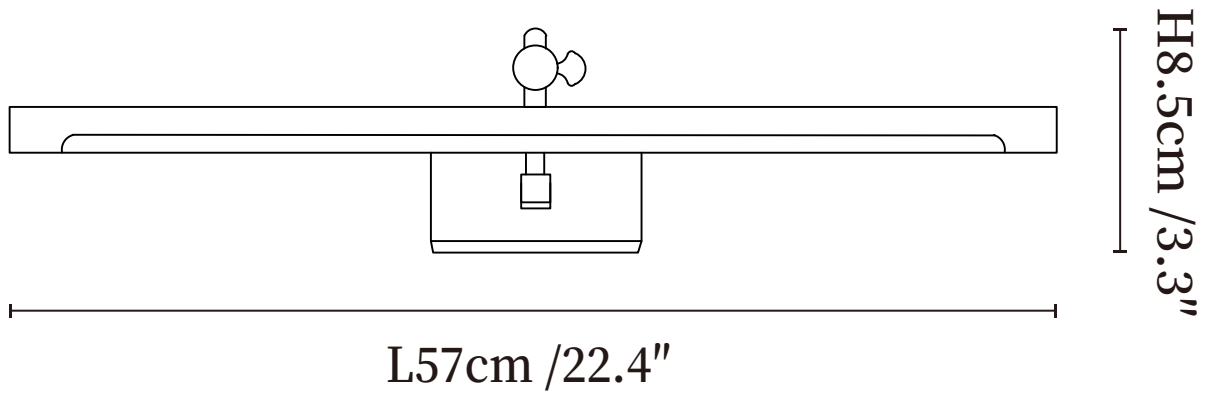

SPECIFICATION SHEET

SPECIFICATION DETAILS

*For custom options, consult factory for details

Fixture Dimensions	L 16.5" x H 3.3"
Light source	Integrated LED
Wattage	~8 Watts
Voltage	AC 110-240V
Dimming	Not supported
CRI(Ra)	90+CRI
Mounting	Hardwired.
LED Rated Life	30000 hours
Color Temperature	Warm Light (3000K), Neutral Light (4000K), Cool Light (6000K)
Control method	Compatible with common wall switches (not included)
Finishes	Bronze.
Shade Details	White.
Material	Metal, Acrylic.

SPECIFICATION SHEET

SPECIFICATION DETAILS

*For custom options, consult factory for details

Fixture Dimensions	L 22.4" x H 3.3"
Light source	Integrated LED
Wattage	~11 Watts
Voltage	AC 110-240V
Dimming	Not supported
CRI(Ra)	90+CRI
Mounting	Hardwired.
LED Rated Life	30000 hours
Color Temperature	Warm Light (3000K), Neutral Light (4000K), Cool Light (6000K)
Control method	Compatible with common wall switches (not included)
Finishes	Bronze.
Shade Details	White.
Material	Metal, Acrylic.

SPECIFICATION SHEET

SPECIFICATION DETAILS

*For custom options, consult factory for details

Fixture Dimensions	L 30.3" x H 3.3"
Light source	Integrated LED
Wattage	~15 Watts
Voltage	AC 110-240V
Dimming	Not supported
CRI(Ra)	90+CRI
Mounting	Hardwired.
LED Rated Life	30000 hours
Color Temperature	Warm Light (3000K), Neutral Light (4000K), Cool Light (6000K)
Control method	Compatible with common wall switches(not included)
Finishes	Bronze.
Shade Details	White.
Material	Metal, Acrylic.