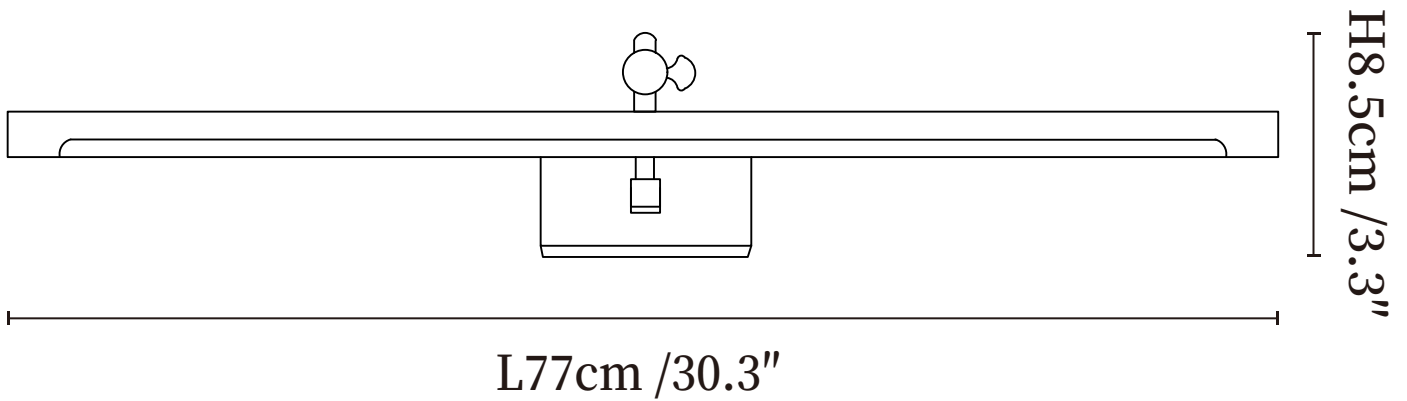

SPECIFICATION SHEET

SPECIFICATION DETAILS

*For custom options, consult factory for details

Fixture Dimensions	L 16.5" x H 3.3"
Light source	Integrated LED
Wattage	~8 Watts
Voltage	AC 110-240V
Dimming	Not supported
CRI(Ra)	90+CRI
Mounting	Hardwired.
LED Rated Life	30000 hours
Color Temperature	Warm Light (3000K), Neutral Light (4000K), Cool Light (6000K)
Control method	Compatible with common wall switches (not included)
Finishes	Bronze.
Shade Details	White.
Material	Metal, Acrylic.

SPECIFICATION SHEET

SPECIFICATION DETAILS

*For custom options, consult factory for details

Fixture Dimensions	L 22.4" x H 3.3"
Light source	Integrated LED
Wattage	~11 Watts
Voltage	AC 110-240V
Dimming	Not supported
CRI(Ra)	90+CRI
Mounting	Hardwired.
LED Rated Life	30000 hours
Color Temperature	Warm Light (3000K), Neutral Light (4000K), Cool Light (6000K)
Control method	Compatible with common wall switches (not included)
Finishes	Bronze.
Shade Details	White.
Material	Metal, Acrylic.

SPECIFICATION SHEET

SPECIFICATION DETAILS

*For custom options, consult factory for details

Fixture Dimensions	L 30.3" x H 3.3"
Light source	Integrated LED
Wattage	~15 Watts
Voltage	AC 110-240V
Dimming	Not supported
CRI(Ra)	90+CRI
Mounting	Hardwired.
LED Rated Life	30000 hours
Color Temperature	Warm Light (3000K), Neutral Light (4000K), Cool Light (6000K)
Control method	Compatible with common wall switches(not included)
Finishes	Bronze.
Shade Details	White.
Material	Metal, Acrylic.