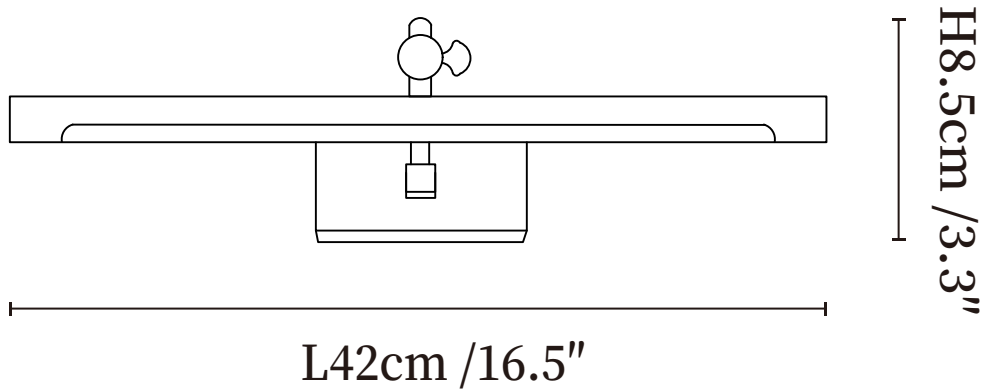

SPECIFICATION SHEET

SPECIFICATION DETAILS

*For custom options, consult factory for details

Fixture Dimensions	L 16.5" x H 3.3"
Light source	Integrated LED
Wattage	~8 Watts
Voltage	AC 110-240V
Dimming	Not supported
CRI(Ra)	90+CRI
Mounting	Hardwired.
LED Rated Life	30000 hours
Color Temperature	Warm Light (3000K), Neutral Light (4000K), Cool Light (6000K)
Control method	Compatible with common wall switches (not included)
Finishes	Bronze.
Shade Details	White.
Material	Metal, Acrylic.

SPECIFICATION SHEET

SPECIFICATION DETAILS

*For custom options, consult factory for details

Fixture Dimensions	L 22.4" x H 3.3"
Light source	Integrated LED
Wattage	~11 Watts
Voltage	AC 110-240V
Dimming	Not supported
CRI(Ra)	90+CRI
Mounting	Hardwired.
LED Rated Life	30000 hours
Color Temperature	Warm Light (3000K), Neutral Light (4000K), Cool Light (6000K)
Control method	Compatible with common wall switches (not included)
Finishes	Bronze.
Shade Details	White.
Material	Metal, Acrylic.

SPECIFICATION SHEET

SPECIFICATION DETAILS

*For custom options, consult factory for details

Fixture Dimensions	L 30.3" x H 3.3"
Light source	Integrated LED
Wattage	~15 Watts
Voltage	AC 110-240V
Dimming	Not supported
CRI(Ra)	90+CRI
Mounting	Hardwired.
LED Rated Life	30000 hours
Color Temperature	Warm Light (3000K), Neutral Light (4000K), Cool Light (6000K)
Control method	Compatible with common wall switches(not included)
Finishes	Bronze.
Shade Details	White.
Material	Metal, Acrylic.