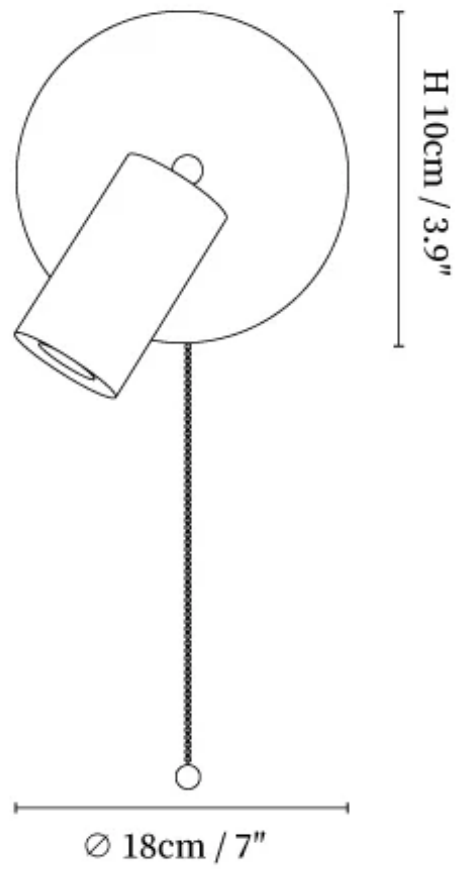

SPECIFICATION SHEET

SPECIFICATION DETAILS

*For custom options, consult factory for details

Fixture Dimensions	∅ 7" x H 3.9"
Light source	E14 (bulb not included)
Wattage	MAX 15W incandescent bulb or LED equivalent.
Voltage	AC 110-240V
Mounting	Hardwired.
Dimming	Compatible with dimmable bulbs (bulb not included)
Control method	Compatible with common wall switches (not included)
Finishes	Walnut Wood, Black Travertine.
Shade Details	Black Travertine.
Material	Black Travertine, Wood, Metal.