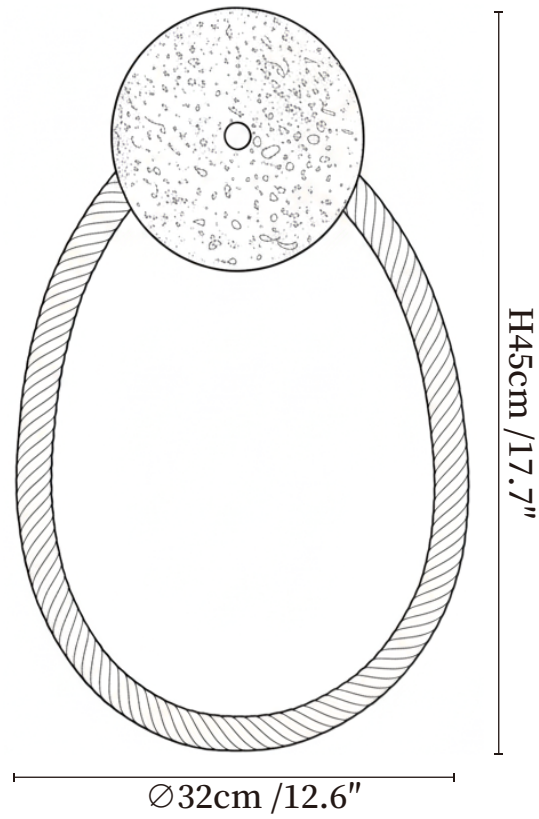

SPECIFICATION SHEET

SPECIFICATION DETAILS

*For custom options, consult factory for details

Fixture Dimensions	Ø 12.6" x H 17.7"
Light source	Integrated LED
Wattage	~ 8Watts
Voltage	AC 110-240V
Dimming	Not supported
CRI(Ra)	90+CRI
Mounting	Hardwired.
LED Rated Life	30000 hours
Color Temperature	Warm Light (3000K), Neutral Light (4000K), Cool Light (6000K)
Control method	Compatible with common wall switches (not included)
Finishes	Yellow Travertine, Black Travertine.
Shade Details	White.
Material	Yellow Travertine, Metal, Braided fiber.