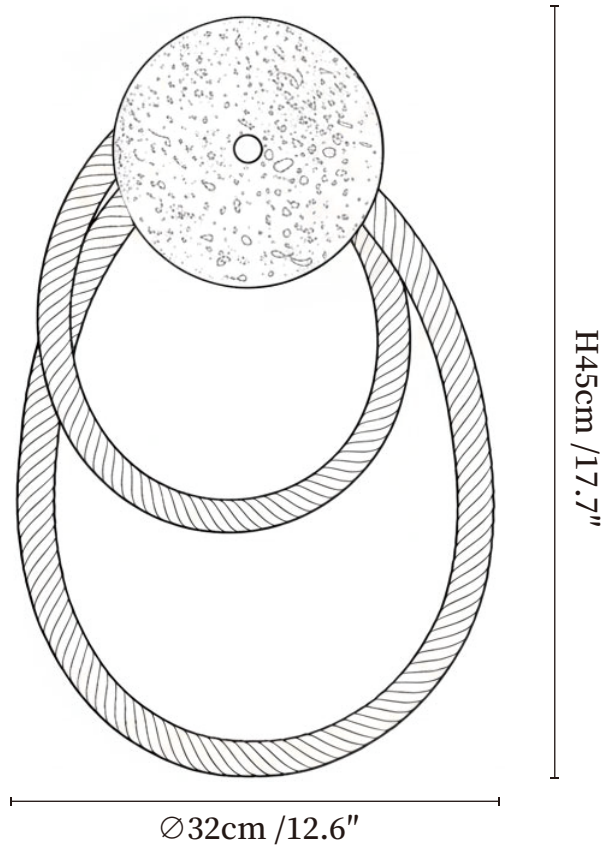

SPECIFICATION SHEET

SPECIFICATION DETAILS

*For custom options, consult factory for details

Fixture Dimensions	Ø 12.6" x H 17.7"
Light source	Integrated LED
Wattage	~ 8Watts
Voltage	AC 110-240V
Dimming	Not supported
CRI(Ra)	90+CRI
Mounting	Hardwired.
LED Rated Life	30000 hours
Color Temperature	Warm Light (3000K), Neutral Light (4000K), Cool Light (6000K)
Control method	Compatible with common wall switches (not included)
Finishes	Yellow Travertine, Black Travertine.
Shade Details	White.
Material	Yellow Travertine, Metal, Braided fiber.