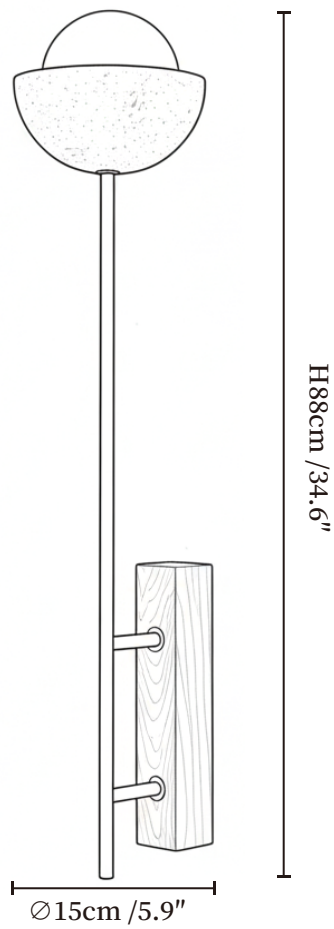

SPECIFICATION SHEET

SPECIFICATION DETAILS

*For custom options, consult factory for details

Fixture Dimensions	Ø 5.9" x H 27.9" Ø 5.9" x H 34.6"
Light source	G9 (bulb not included)
Wattage	MAX 5W incandescent bulb or LED equivalent.
Voltage	AC 110-240V
Mounting	Hardwired.
Dimming	Compatible with dimmable bulbs (bulb not included)
Control method	Compatible with common wall switches(not included)
Finishes	Yellow Travertine, Walnut Wood.
Shade Details	White.
Material	Metal, Yellow Travertine, Wood, Glass.