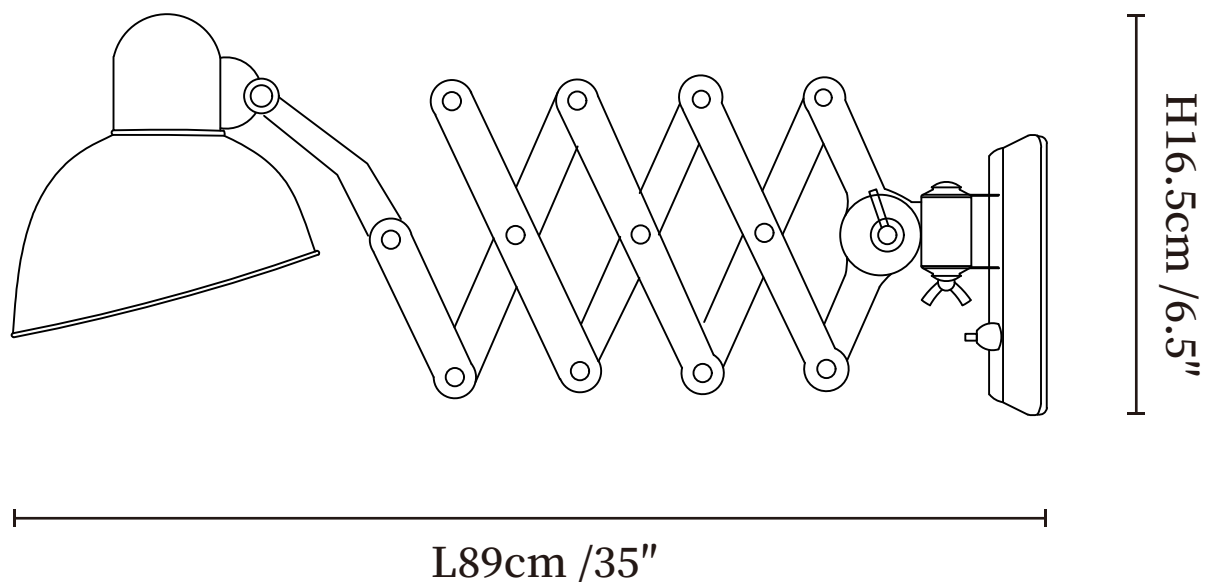

## SPECIFICATION DETAILS

\*For custom options, consult factory for details

<b>Fixture Dimensions</b>	L 35" x H 6.5"
<b>Light source</b>	Small E14/Large E26 or E27(bulb not included)
<b>Wattage</b>	MAX 15W/40W incandescent bulb or LED equivalent.
<b>Voltage</b>	AC 110-240V
<b>Mounting</b>	Hardwired.
<b>Dimming</b>	Compatible with dimmable bulbs (bulb not included)
<b>Control method</b>	Compatible with common wall switches (not included)
<b>Finishes</b>	Black, White.
<b>Shade Details</b>	Black, White.
<b>Material</b>	Metal, Steel, Aluminum.