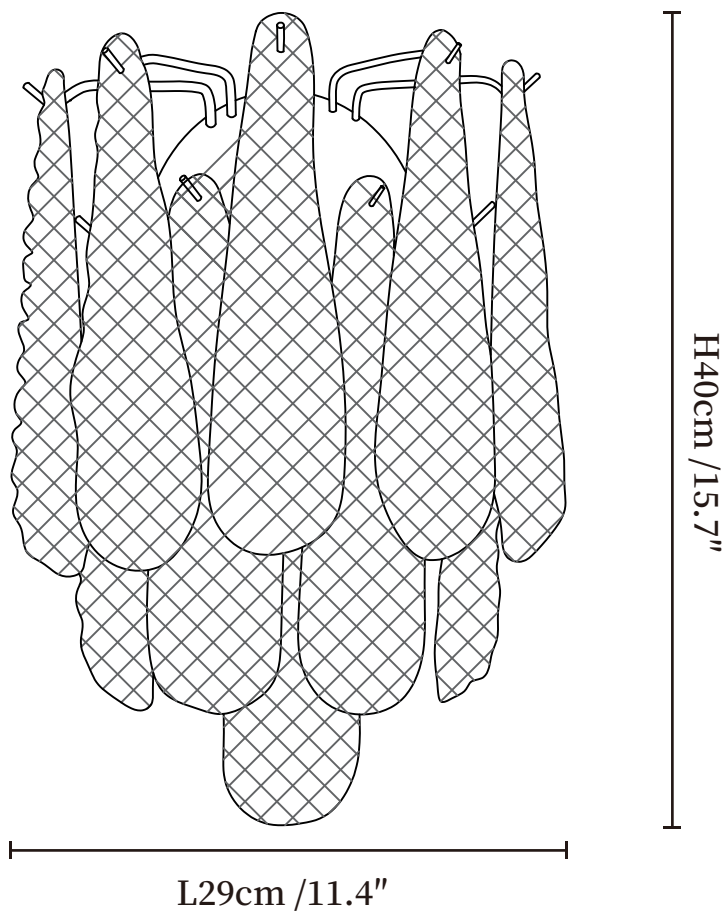

SPECIFICATION SHEET

SPECIFICATION DETAILS

*For custom options, consult factory for details

Fixture Dimensions	Ø 11.4" x H 15.7"
Light source	E14 (bulb not included)
Wattage	MAX 15W incandescent bulb or LED equivalent.
Voltage	AC 110-240V
Mounting	Hardwired.
Dimming	Compatible with dimmable bulbs (bulb not included)
Control method	Compatible with common wall switches (not included)
Finishes	Chrome
Shade Details	Pink, Blue, Clear
Material	Metal, Glass