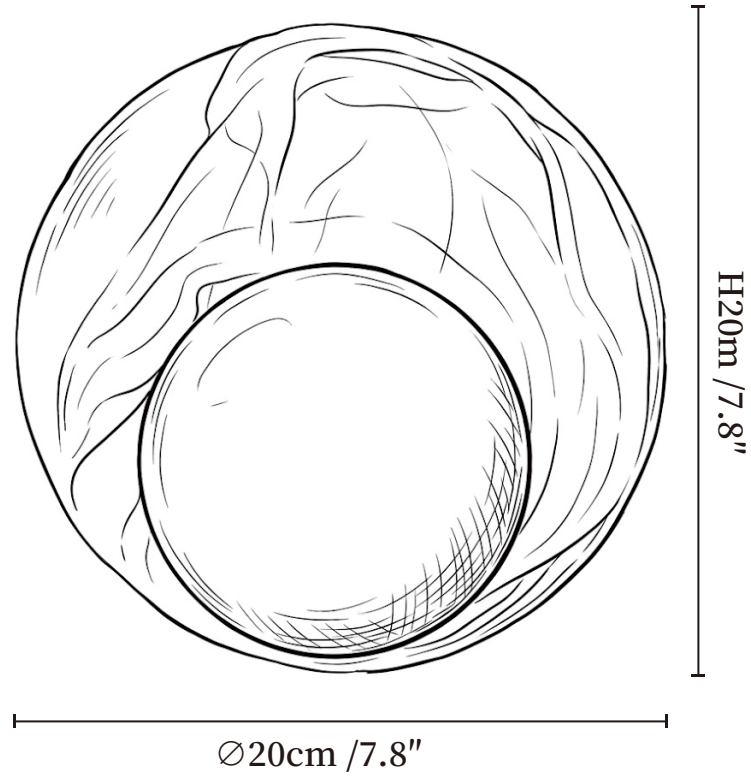

SPECIFICATION SHEET

SPECIFICATION DETAILS

*For custom options, consult factory for details

Fixture Dimensions	$\text{Ø} 7.8'' \times \text{H} 7.8''$
Light source	Integrated LED
Wattage	~8 Watts
Voltage	AC 110-240V
Dimming	Not supported
CRI(Ra)	90+CRI
Mounting	Hardwired.
LED Rated Life	30000 hours
Color Temperature	Warm Light (3000K), Neutral Light (4000K), Cool Light (6000K)
Control method	Compatible with common wall switches (not included)
Finishes	Black Travertine.
Shade Details	Clear.
Material	Metal, Black Travertine.