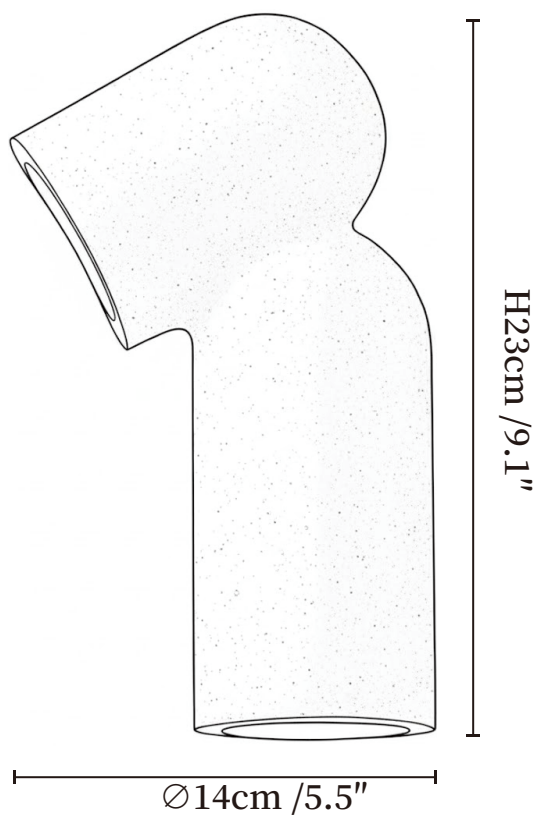

SPECIFICATION SHEET

SPECIFICATION DETAILS

*For custom options, consult factory for details

| | |
|---------------------------|---|
| Fixture Dimensions | Ø 5.5" x H 9.1" |
| Light source | G9 (bulb not included) |
| Wattage | MAX 5W incandescent bulb or LED equivalent. |
| Voltage | AC 110-240V |
| Mounting | Hardwired. |
| Dimming | Compatible with dimmable bulbs (bulb not included) |
| Control method | Compatible with common wall switches (not included) |
| Finishes | Yellow Travertine. |
| Shade Details | Yellow Travertine. |
| Material | Metal, Yellow Travertine. |