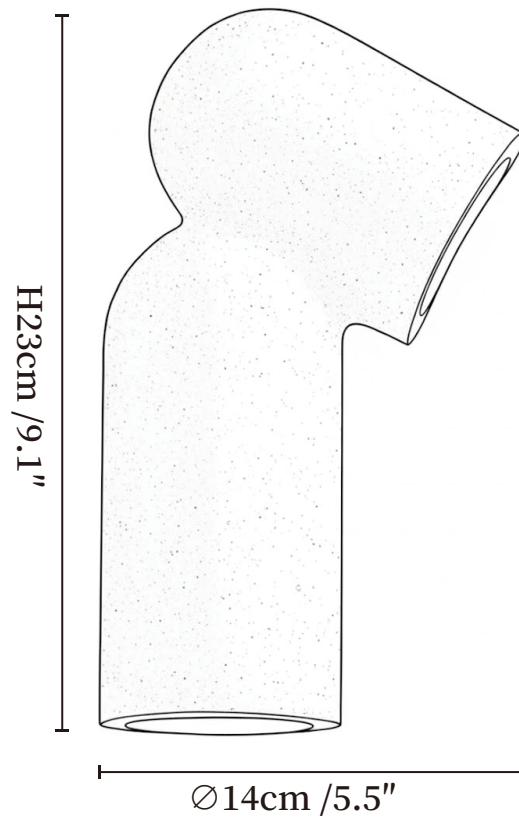

SPECIFICATION SHEET

SPECIFICATION DETAILS

*For custom options, consult factory for details

| | |
|---------------------------|---|
| Fixture Dimensions | Ø 5.5" x H 9.1" |
| Light source | G9 (bulb not included) |
| Wattage | MAX 5W incandescent bulb or LED equivalent. |
| Voltage | AC 110-240V |
| Mounting | Hardwired. |
| Dimming | Compatible with dimmable bulbs (bulb not included) |
| Control method | Compatible with common wall switches (not included) |
| Finishes | Yellow Travertine. |
| Shade Details | Yellow Travertine. |
| Material | Metal, Yellow Travertine. |