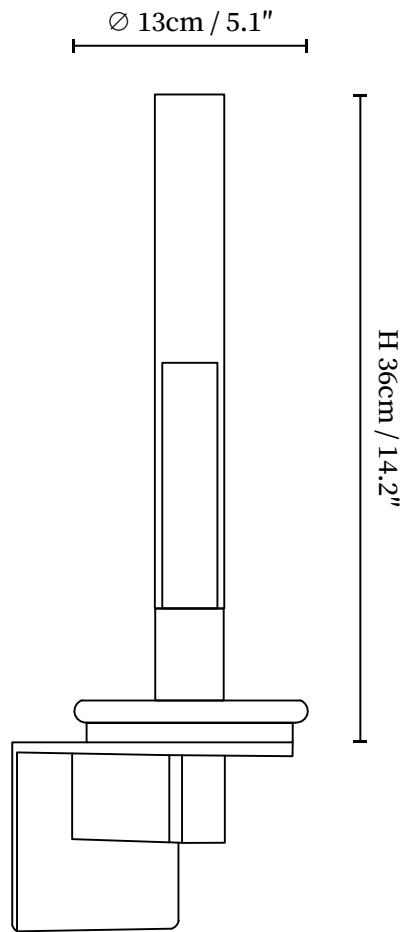

## SPECIFICATION DETAILS

\*For custom options, consult factory for details

---

<b>Fixture Dimensions</b>	D 5.1" x H 14.2"
<b>Light source</b>	Integrated LED
<b>Wattage</b>	~5 Watts
<b>Voltage</b>	AC 110-240V
<b>Dimming</b>	Not supported
<b>CRI(Ra)</b>	90+CRI
<b>Mounting</b>	Hardwired.
<b>LED Rated Life</b>	30000 hours
<b>Color Temperature</b>	Warm Light (3000K), Neutral Light (4000K), Cool Light (6000K)
<b>Control method</b>	Compatible with common wall switches (not included)
<b>Finishes</b>	Black.
<b>Shade Details</b>	White, Clear.
<b>Material</b>	Metal, Glass.