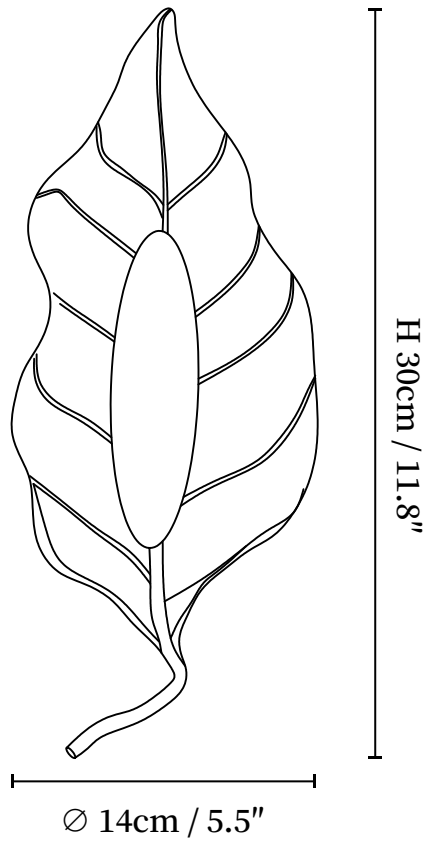

# SPECIFICATION SHEET

---

## SPECIFICATION DETAILS

\*For custom options, consult factory for details

<b>Fixture Dimensions</b>	D 5.5" x H 11.8"
<b>Light source</b>	E14 (bulb not included)
<b>Wattage</b>	MAX 15W incandescent bulb or LED equivalent.
<b>Voltage</b>	AC 110-240V
<b>Mounting</b>	Hardwired.
<b>Dimming</b>	Compatible with dimmable bulbs (bulb not included)
<b>Control method</b>	Compatible with common wall switches (not included)
<b>Finishes</b>	Brass.
<b>Shade Details</b>	Brass.
<b>Material</b>	Brass, Iron, Aluminum alloy.