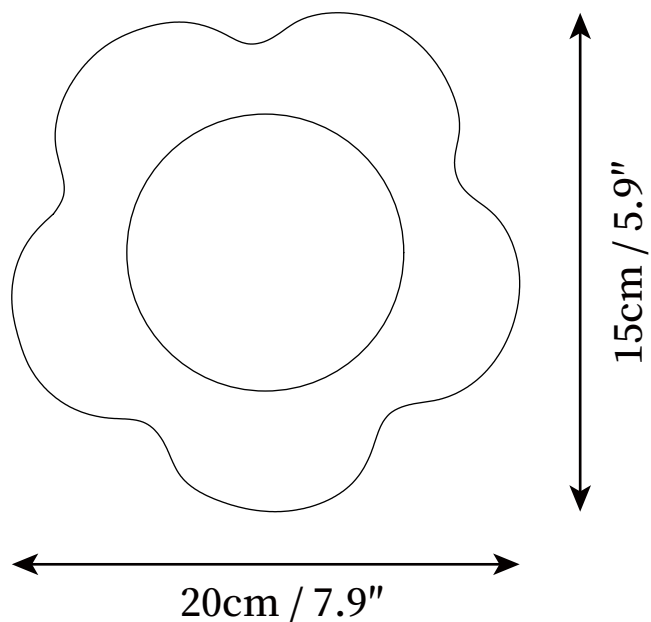

## SPECIFICATION DETAILS

\*For custom options, consult factory for details

<b>SKU</b>	VKW6-240712-01
<b>Fixture Dimensions</b>	D 7.9" x H 5.9"
<b>Light source</b>	G9 (bulb not included)
<b>Wattage</b>	MAX 5W incandescent bulb or LED equivalent.
<b>Voltage</b>	AC 110-240V
<b>Mounting</b>	Hardwired.
<b>Dimming</b>	Compatible with dimmable bulbs (bulb not included)
<b>Control method</b>	Compatible with common wall switches (not included)
<b>Finishes</b>	White, Purple, Yellow.
<b>Shade Details</b>	White.
<b>Material</b>	Resin, Glass.