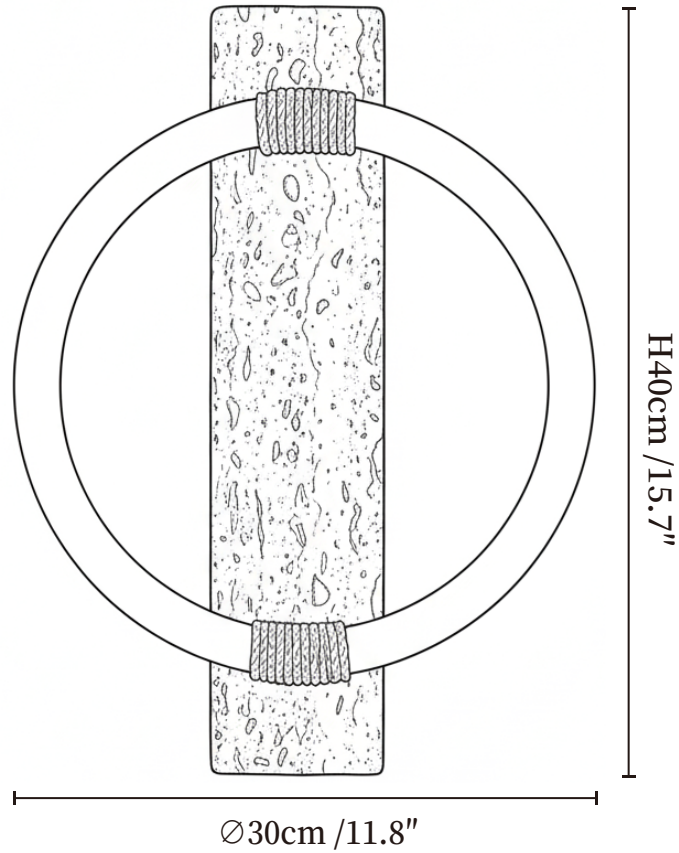

SPECIFICATION SHEET

SPECIFICATION DETAILS

*For custom options, consult factory for details

Fixture Dimensions	Ø 11.8" x H 15.7"
Light source	Integrated LED
Wattage	~ 8Watts
Voltage	AC 110-240V
Dimming	Not supported
CRI(Ra)	90+CRI
Mounting	Hardwired.
LED Rated Life	30000 hours
Color Temperature	Warm Light (3000K), Neutral Light (4000K), Cool Light (6000K)
Control method	Compatible with common wall switches(
Finishes	Yellow Travertine.
Shade Details	White.
Material	Metal, Yellow Travertine, Acrylic.