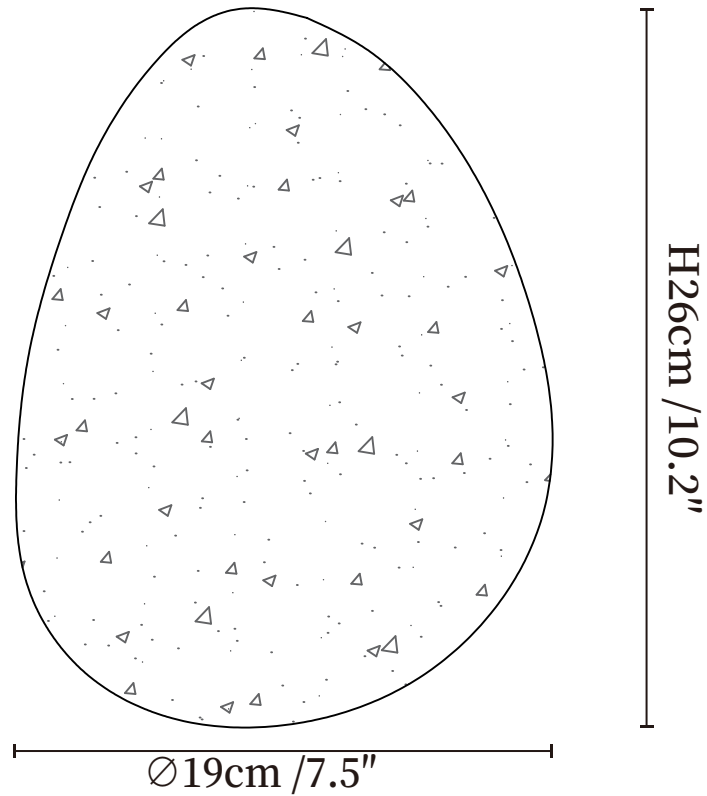

SPECIFICATION SHEET

SPECIFICATION DETAILS

*For custom options, consult factory for details

Fixture Dimensions	Ø 7.5" x H 10.2"
Light source	Integrated LED
Wattage	~8 Watts
Voltage	AC 110-240V
Dimming	Not supported
CRI(Ra)	90+CRI
Mounting	Hardwired.
LED Rated Life	30000 hours
Color Temperature	Warm Light (3000K), Neutral Light (4000K), Cool Light (6000K)
Control method	Compatible with common wall switches(not included)
Finishes	Yellow Travertine.
Shade Details	Yellow Travertine.
Material	Metal, Yellow Travertine.