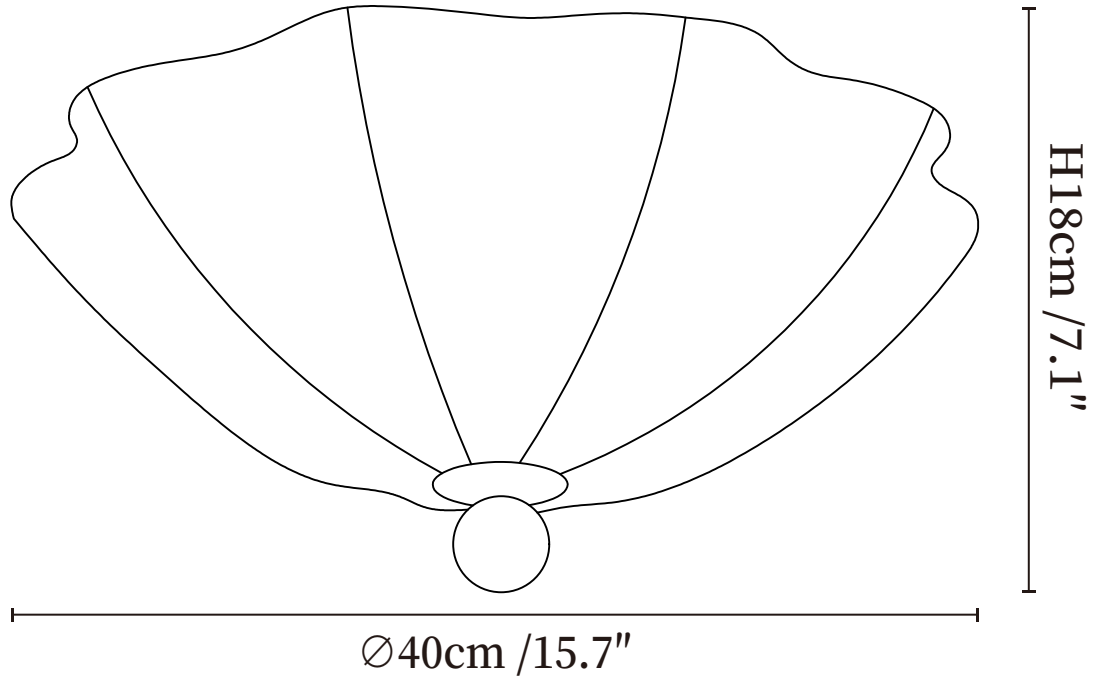

## SPECIFICATION DETAILS

\*For custom options, consult factory for details

<b>Fixture Dimensions</b>	$\text{Ø} 15.7'' \times \text{H} 7.1''$
<b>Light source</b>	E26 or E27 (bulb not included)
<b>Wattage</b>	MAX 40W incandescent bulb or LED equivalent.
<b>Voltage</b>	AC 110-240V
<b>Mounting</b>	Hardwired.
<b>Dimming</b>	Please purchase dimmable light bulbs separately.
<b>Control method</b>	Compatible with common wall switches (not included)
<b>Finishes</b>	Walnut Wood.
<b>Shade Details</b>	Beige.
<b>Material</b>	Metal, Fabric, Wood.