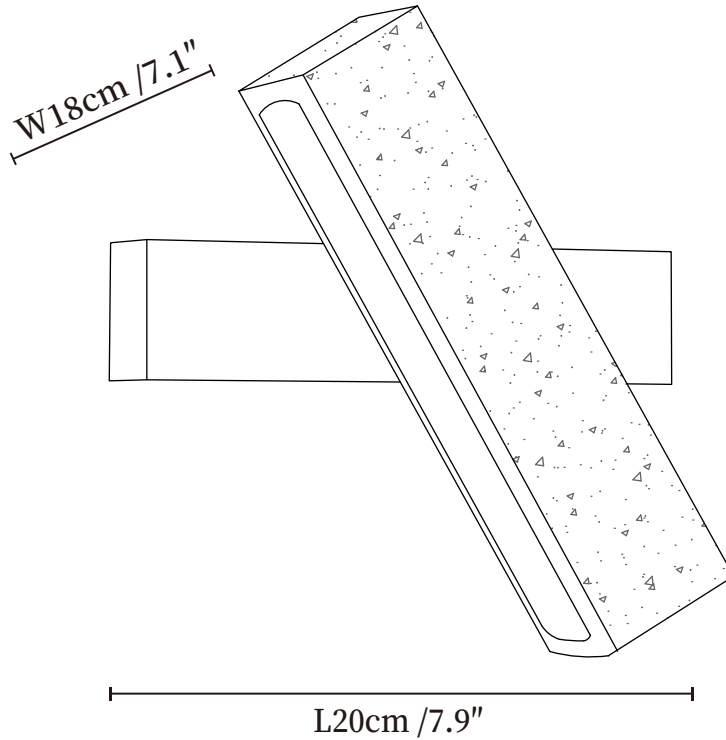

# SPECIFICATION SHEET

---

## SPECIFICATION DETAILS

\*For custom options, consult factory for details

<b>Fixture Dimensions</b>	W 7.1" x L 7.9"
<b>Light source</b>	Integrated LED
<b>Wattage</b>	~8 Watts
<b>Voltage</b>	AC 110-240V
<b>Dimming</b>	Not supported
<b>CRI(Ra)</b>	90+CRI
<b>Mounting</b>	Hardwired.
<b>LED Rated Life</b>	30000 hours
<b>Color Temperature</b>	Warm Light (3000K), Neutral Light (4000K), Cool Light (6000K)
<b>Control method</b>	Compatible with common wall switches(not included)
<b>Finishes</b>	Walnut Wood, Black Travertine.
<b>Shade Details</b>	Black Travertine.
<b>Material</b>	Black Travertine, Wood, Metal.