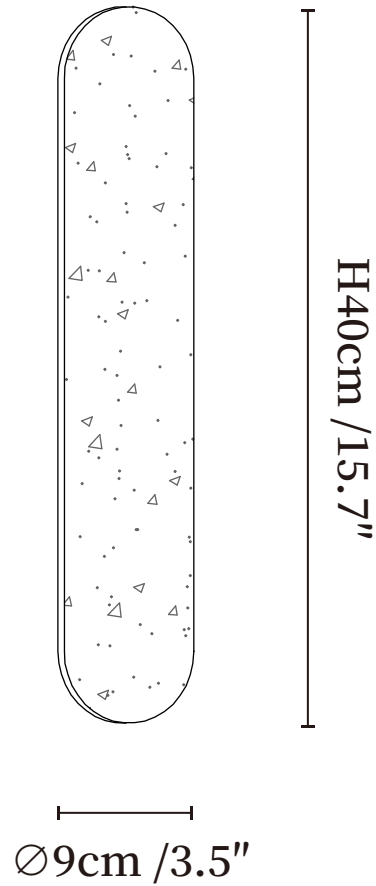

SPECIFICATION SHEET

SPECIFICATION DETAILS

*For custom options, consult factory for details

Fixture Dimensions	Ø 3.5" x H 15.7" / Ø 3.5" x H 23.6" / Ø 3.5" x H 31.5" Ø 3.5" x H 39.4" / Ø 3.5" x H 47.2"
Light source	Integrated LED
Wattage	~ 16W ~ 24W ~ 32W ~ 40W ~ 48W
Voltage	AC 110-240V
Dimming	Not supported
CRI(Ra)	90+CRI
Mounting	Hardwired.
LED Rated Life	30000 hours
Color Temperature	Warm Light (3000K), Neutral Light (4000K), Cool Light (6000K)
Control method	Compatible with common wall switches (not included)
Finishes	Yellow Travertine.
Shade Details	Yellow Travertine.
Material	Yellow Travertine.