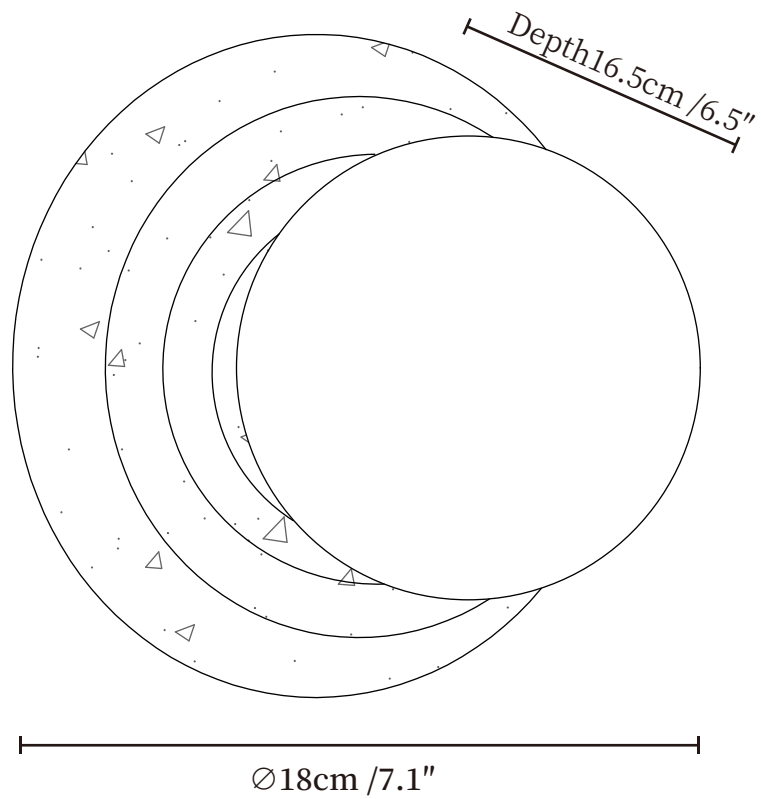

SPECIFICATION SHEET

SPECIFICATION DETAILS

*For custom options, consult factory for details

Fixture Dimensions	$\text{Ø} 7.1'' \times \text{Depth } 6.5''$
Light source	G9 (bulb not included)
Wattage	MAX 5W incandescent bulb or LED equivalent.
Voltage	AC 110-240V
Mounting	Hardwired.
Dimming	Compatible with dimmable bulbs (bulb not included)
Control method	Compatible with common wall switches (not included)
Finishes	Yellow Travertine.
Shade Details	White.
Material	Yellow Travertine, Metal, Glass.