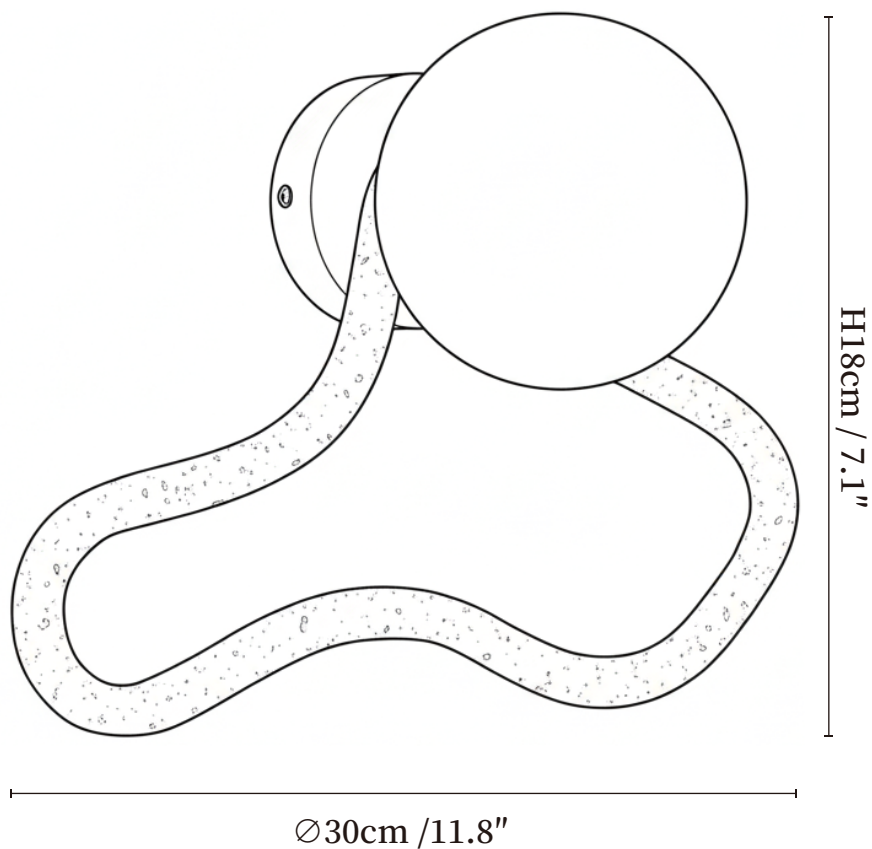

# SPECIFICATION SHEET

---

## SPECIFICATION DETAILS

\*For custom options, consult factory for details

<b>Fixture Dimensions</b>	Ø 11.8" x H 7.1"
<b>Light source</b>	G9 (bulb not included)
<b>Wattage</b>	MAX 5W incandescent bulb or LED equivalent.
<b>Voltage</b>	AC 110-240V
<b>Mounting</b>	Hardwired.
<b>Dimming</b>	Compatible with dimmable bulbs (bulb not included)
<b>Control method</b>	Compatible with common wall switches(not included)
<b>Finishes</b>	Yellow Travertine, Walnut Wood.
<b>Shade Details</b>	White.
<b>Material</b>	Metal, Yellow Travertine, Wood, Glass.