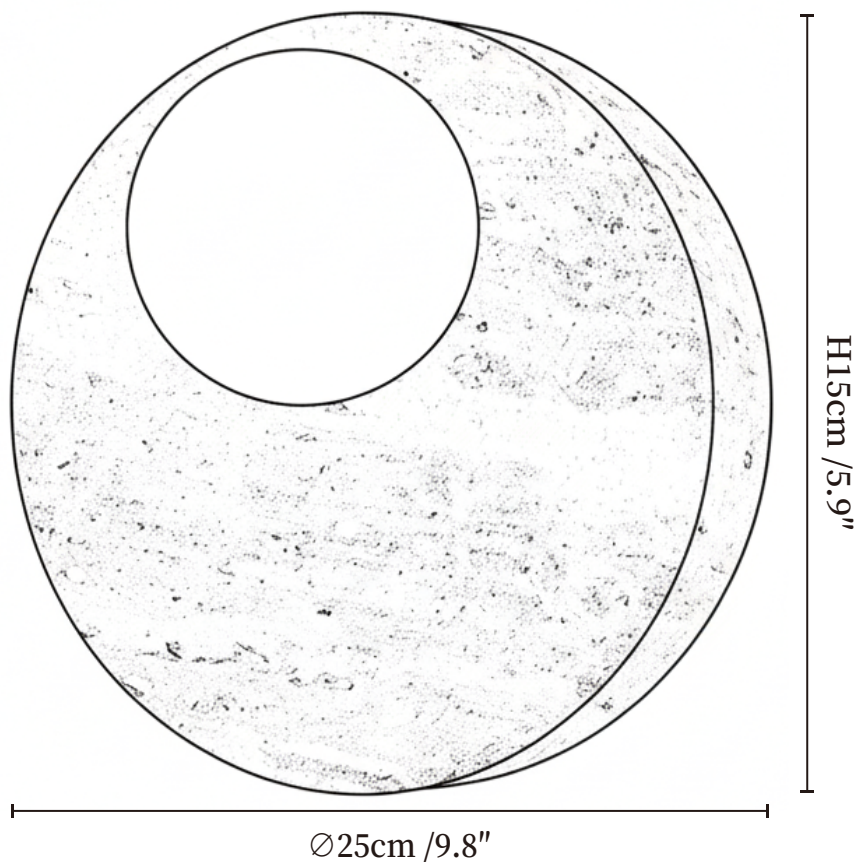

SPECIFICATION SHEET

SPECIFICATION DETAILS

*For custom options, consult factory for details

Fixture Dimensions	Ø 9.8" x H 5.9"
Light source	G9 (bulb not included)
Wattage	MAX 5W incandescent bulb or LED equivalent.
Voltage	AC 110-240V
Mounting	Hardwired.
Dimming	Compatible with dimmable bulbs (bulb not included)
Control method	Compatible with common wall switches (not included)
Finishes	Yellow Travertine.
Shade Details	Yellow Travertine.
Material	Metal, Yellow Travertine.