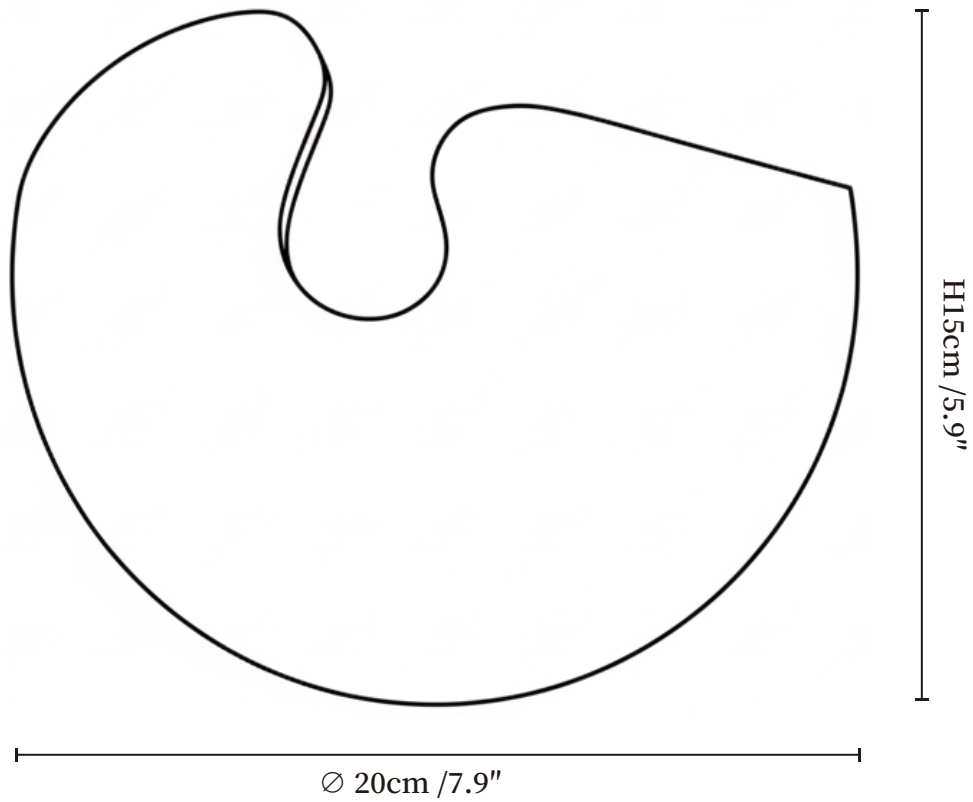

SPECIFICATION SHEET

SPECIFICATION DETAILS

*For custom options, consult factory for details

Fixture Dimensions	Ø 7.9" x H 5.9"
Light source	G9 (bulb not included)
Wattage	MAX 5W incandescent bulb or LED equivalent.
Voltage	AC 110-240V
Mounting	Hardwired.
Dimming	Compatible with dimmable bulbs (bulb not included)
Control method	Compatible with common wall switches(not included)
Finishes	Yellow Travertine.
Shade Details	Yellow Travertine.
Material	Metal, Yellow Travertine.