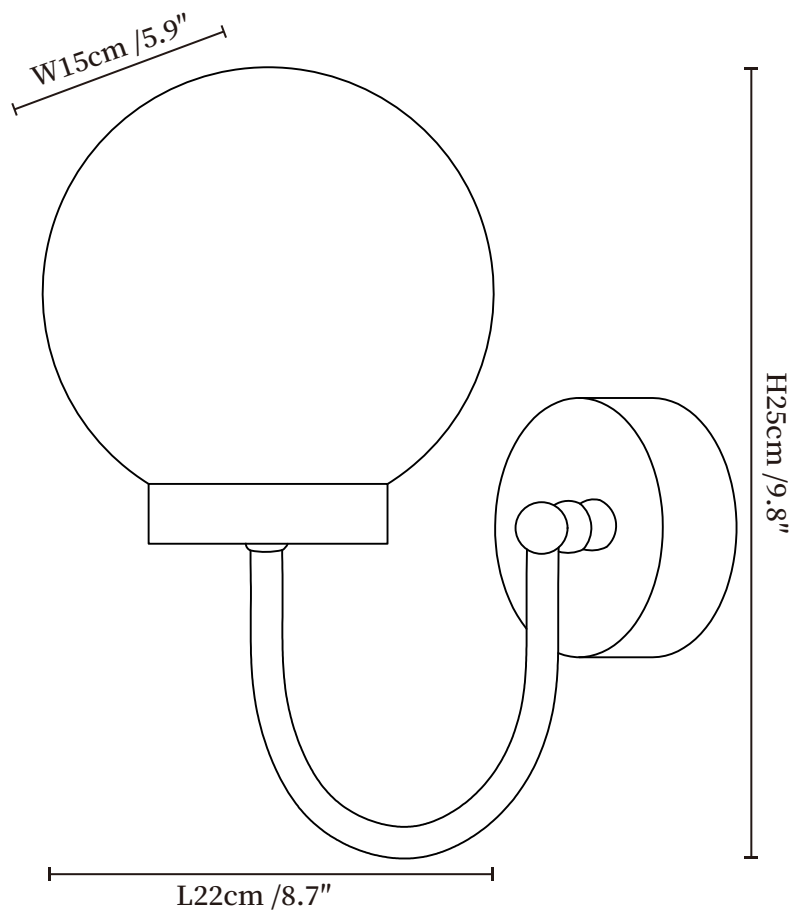

SPECIFICATION SHEET

SPECIFICATION DETAILS

*For custom options, consult factory for details

Fixture Dimensions	L 8.7" x W 5.9" x H 9.8"
Light source	E26 or E27 (bulb not included)
Wattage	MAX 40W incandescent bulb or LED equivalent.
Voltage	AC 110-240V
Mounting	Hardwired.
Dimming	Compatible with dimmable bulbs (bulb not included)
Control method	Compatible with common wall switches (not included)
Finishes	Chrome.
Shade Details	White.
Material	Metal, Glass.