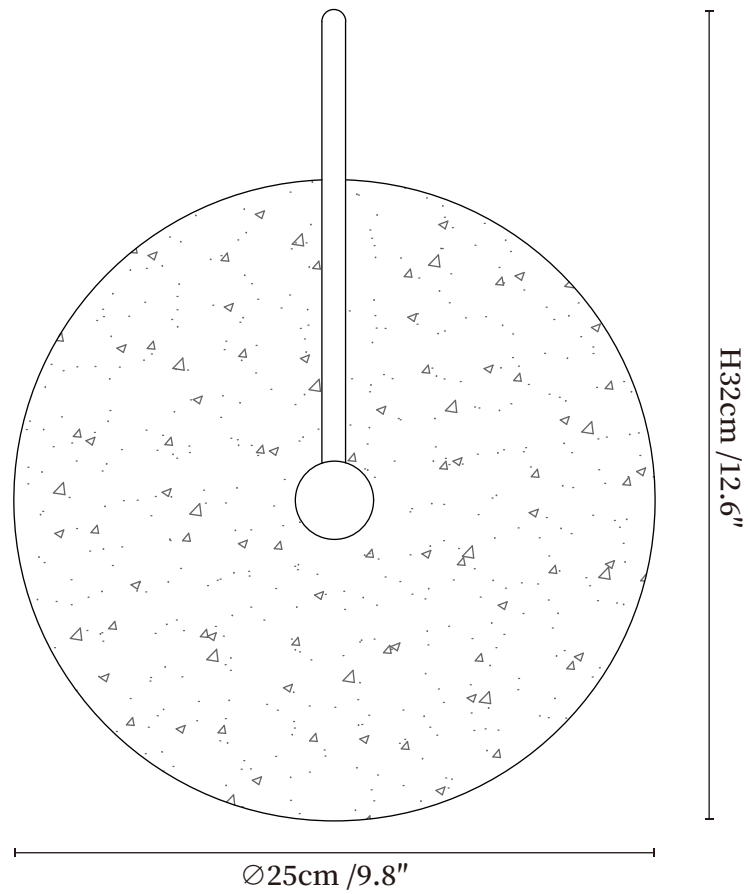

SPECIFICATION SHEET

SPECIFICATION DETAILS

*For custom options, consult factory for details

Fixture Dimensions	$\varnothing 9.8'' \times H 12.6''$
Light source	Integrated LED
Wattage	~9W
Voltage	AC 110-240V
Dimming	Not supported
CRI(Ra)	90+CRI
Mounting	Hardwired.
LED Rated Life	30000 hours
Color Temperature	Warm Light (3000K), Neutral Light (4000K), Cool Light (6000K)
Control method	Compatible with common wall switches (not included)
Finishes	Gold.
Shade Details	Yellow Travertine.
Material	Metal, Yellow Travertine.