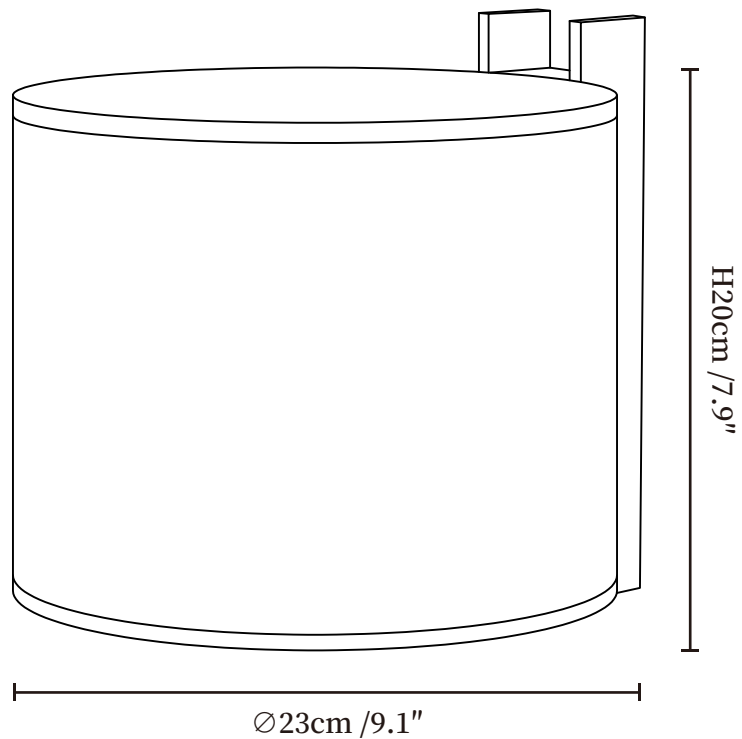

## SPECIFICATION DETAILS

\*For custom options, consult factory for details

<b>Fixture Dimensions</b>	Ø 9.1" x H 7.9"
<b>Light source</b>	E26 or E27(bulb not included)
<b>Wattage</b>	MAX 40W incandescent bulb or LED equivalent.
<b>Voltage</b>	AC 110-240V
<b>Mounting</b>	Hardwired.
<b>Dimming</b>	Compatible with dimmable bulbs (bulb not included)
<b>Control method</b>	Compatible with common wall switches (not included)
<b>Finishes</b>	Wood Color.
<b>Shade Details</b>	Beige.
<b>Material</b>	Metal, Fabric.

## SPECIFICATION DETAILS

\*For custom options, consult factory for details

---

<b>Fixture Dimensions</b>	Ø 5.9" x H 12.6"
<b>Light source</b>	E26 or E27(bulb not included)
<b>Wattage</b>	MAX 40W incandescent bulb or LED equivalent.
<b>Voltage</b>	AC 110-240V
<b>Mounting</b>	Hardwired.
<b>Dimming</b>	Compatible with dimmable bulbs (bulb not included)
<b>Control method</b>	Compatible with common wall switches(not included)
<b>Finishes</b>	Wood Color.
<b>Shade Details</b>	Beige.
<b>Material</b>	Metal, Fabric.