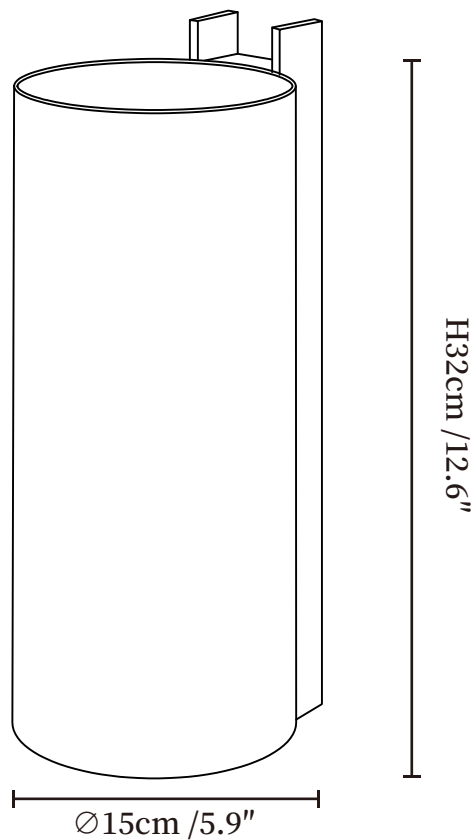

## SPECIFICATION DETAILS

\*For custom options, consult factory for details

<b>Fixture Dimensions</b>	Ø 9.1" x H 7.9"
<b>Light source</b>	E26 or E27(bulb not included)
<b>Wattage</b>	MAX 40W incandescent bulb or LED equivalent.
<b>Voltage</b>	AC 110-240V
<b>Mounting</b>	Hardwired.
<b>Dimming</b>	Compatible with dimmable bulbs (bulb not included)
<b>Control method</b>	Compatible with common wall switches (not included)
<b>Finishes</b>	Wood Color.
<b>Shade Details</b>	Beige.
<b>Material</b>	Metal, Fabric.

## SPECIFICATION DETAILS

\*For custom options, consult factory for details

---

<b>Fixture Dimensions</b>	Ø 5.9" x H 12.6"
<b>Light source</b>	E26 or E27(bulb not included)
<b>Wattage</b>	MAX 40W incandescent bulb or LED equivalent.
<b>Voltage</b>	AC 110-240V
<b>Mounting</b>	Hardwired.
<b>Dimming</b>	Compatible with dimmable bulbs (bulb not included)
<b>Control method</b>	Compatible with common wall switches(not included)
<b>Finishes</b>	Wood Color.
<b>Shade Details</b>	Beige.
<b>Material</b>	Metal, Fabric.