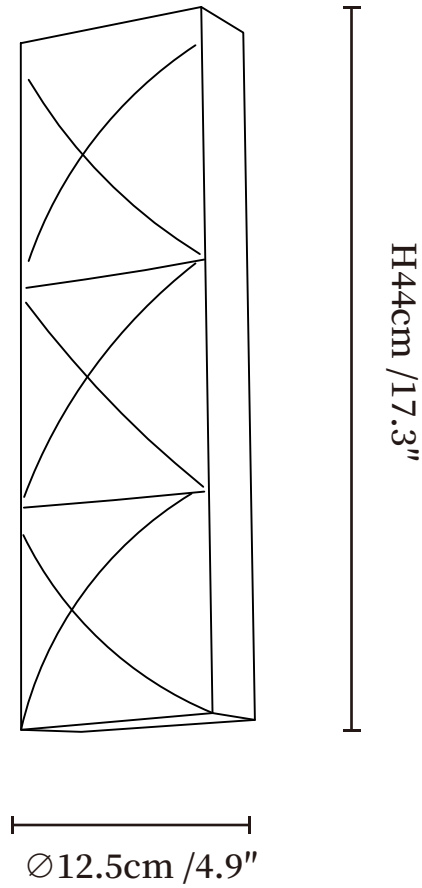

SPECIFICATION SHEET

SPECIFICATION DETAILS

*For custom options, consult factory for details

Fixture Dimensions	Ø 4.9" x H 17.3"
Light source	Integrated LED
Wattage	~8 Watts
Voltage	AC 110-240V
Dimming	Not supported
CRI(Ra)	90+CRI
Mounting	Hardwired.
LED Rated Life	30000 hours
Color Temperature	Warm Light (3000K), Neutral Light (4000K), Cool Light (6000K)
Control method	Compatible with common wall switches(not included)
Finishes	White.
Shade Details	White.
Material	Metal, Alabaster.

SPECIFICATION SHEET

SPECIFICATION DETAILS

*For custom options, consult factory for details

Fixture Dimensions	Ø 4.9" x H 24.0"
Light source	Integrated LED
Wattage	~8 Watts
Voltage	AC 110-240V
Dimming	Not supported
CRI(Ra)	90+CRI
Mounting	Hardwired.
LED Rated Life	30000 hours
Color Temperature	Warm Light (3000K), Neutral Light (4000K), Cool Light (6000K)
Control method	Compatible with common wall switches (not included)
Finishes	White.
Shade Details	White.
Material	Metal, Alabaster.
