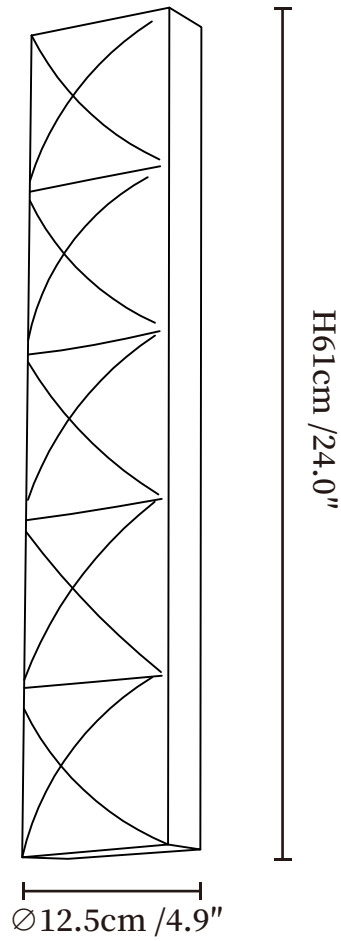

SPECIFICATION SHEET

SPECIFICATION DETAILS

*For custom options, consult factory for details

Fixture Dimensions	Ø 4.9" x H 17.3"
Light source	Integrated LED
Wattage	~8 Watts
Voltage	AC 110-240V
Dimming	Not supported
CRI(Ra)	90+CRI
Mounting	Hardwired.
LED Rated Life	30000 hours
Color Temperature	Warm Light (3000K), Neutral Light (4000K), Cool Light (6000K)
Control method	Compatible with common wall switches(not included)
Finishes	White.
Shade Details	White.
Material	Metal, Alabaster.

SPECIFICATION SHEET

SPECIFICATION DETAILS

*For custom options, consult factory for details

Fixture Dimensions	Ø 4.9" x H 24.0"
Light source	Integrated LED
Wattage	~8 Watts
Voltage	AC 110-240V
Dimming	Not supported
CRI(Ra)	90+CRI
Mounting	Hardwired.
LED Rated Life	30000 hours
Color Temperature	Warm Light (3000K), Neutral Light (4000K), Cool Light (6000K)
Control method	Compatible with common wall switches (not included)
Finishes	White.
Shade Details	White.
Material	Metal, Alabaster.
