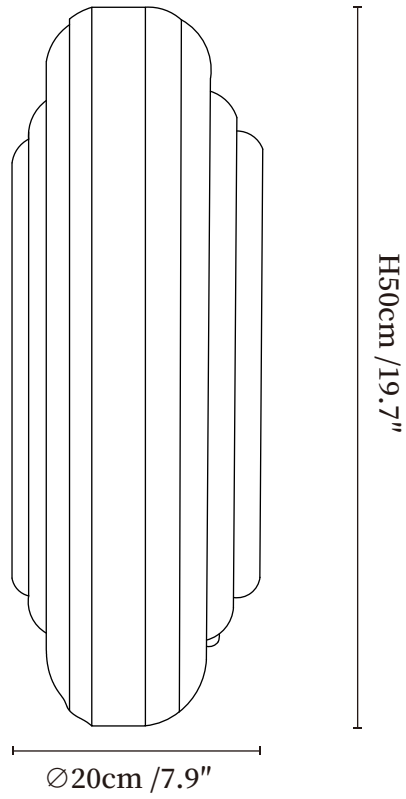

# SPECIFICATION SHEET

---

## SPECIFICATION DETAILS

\*For custom options, consult factory for details

<b>Fixture Dimensions</b>	Ø 7.9" x H 19.7"
<b>Light source</b>	Integrated LED
<b>Wattage</b>	~8 Watts
<b>Voltage</b>	AC 110-240V
<b>Dimming</b>	Not supported
<b>CRI(Ra)</b>	90+CRI
<b>Mounting</b>	Hardwired.
<b>LED Rated Life</b>	30000 hours
<b>Color Temperature</b>	Warm Light (3000K), Neutral Light (4000K), Cool Light (6000K)
<b>Control method</b>	Compatible with common wall switches(not included)
<b>Finishes</b>	White.
<b>Shade Details</b>	White.
<b>Material</b>	Metal, Alabaster.

## SPECIFICATION DETAILS

\*For custom options, consult factory for details

<b>Fixture Dimensions</b>	Ø 7.9" x H 29.5"
<b>Light source</b>	Integrated LED
<b>Wattage</b>	~8 Watts
<b>Voltage</b>	AC 110-240V
<b>Dimming</b>	Not supported
<b>CRI(Ra)</b>	90+CRI
<b>Mounting</b>	Hardwired.
<b>LED Rated Life</b>	30000 hours
<b>Color Temperature</b>	Warm Light (3000K), Neutral Light (4000K), Cool Light (6000K)
<b>Control method</b>	Compatible with common wall switches(not included)
<b>Finishes</b>	White.
<b>Shade Details</b>	White.
<b>Material</b>	Metal, Alabaster.