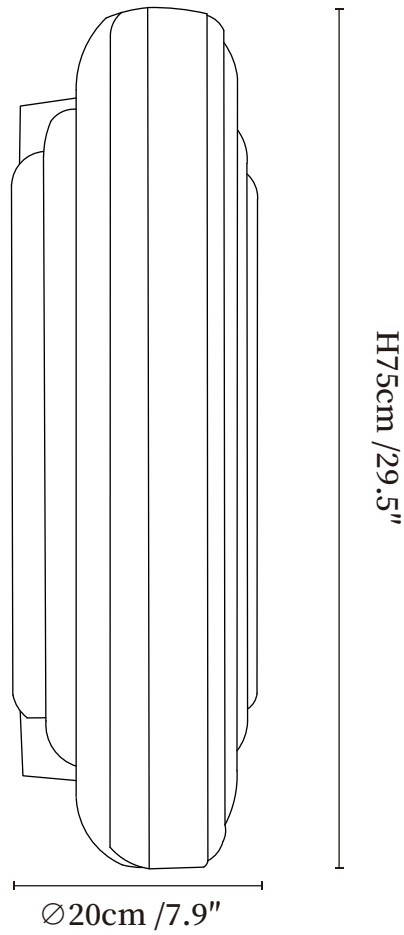

# SPECIFICATION SHEET

---

## SPECIFICATION DETAILS

\*For custom options, consult factory for details

<b>Fixture Dimensions</b>	Ø 7.9" x H 19.7"
<b>Light source</b>	Integrated LED
<b>Wattage</b>	~8 Watts
<b>Voltage</b>	AC 110-240V
<b>Dimming</b>	Not supported
<b>CRI(Ra)</b>	90+CRI
<b>Mounting</b>	Hardwired.
<b>LED Rated Life</b>	30000 hours
<b>Color Temperature</b>	Warm Light (3000K), Neutral Light (4000K), Cool Light (6000K)
<b>Control method</b>	Compatible with common wall switches(not included)
<b>Finishes</b>	White.
<b>Shade Details</b>	White.
<b>Material</b>	Metal, Alabaster.

## SPECIFICATION DETAILS

\*For custom options, consult factory for details

<b>Fixture Dimensions</b>	Ø 7.9" x H 29.5"
<b>Light source</b>	Integrated LED
<b>Wattage</b>	~8 Watts
<b>Voltage</b>	AC 110-240V
<b>Dimming</b>	Not supported
<b>CRI(Ra)</b>	90+CRI
<b>Mounting</b>	Hardwired.
<b>LED Rated Life</b>	30000 hours
<b>Color Temperature</b>	Warm Light (3000K), Neutral Light (4000K), Cool Light (6000K)
<b>Control method</b>	Compatible with common wall switches(not included)
<b>Finishes</b>	White.
<b>Shade Details</b>	White.
<b>Material</b>	Metal, Alabaster.