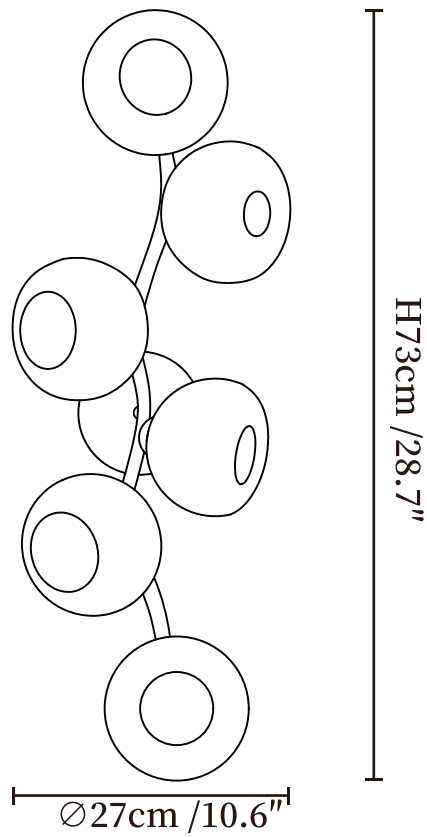

SPECIFICATION SHEET

SPECIFICATION DETAILS

*For custom options, consult factory for details

Fixture Dimensions	$\text{Ø} 9.4'' \times \text{H} 14.6''$
Light source	Integrated LED
Wattage	~8 Watts
Voltage	AC 110-240V
Dimming	Not supported
CRI(Ra)	90+CRI
Mounting	Hardwired.
LED Rated Life	30000 hours
Color Temperature	Warm Light (3000K), Neutral Light (4000K), Cool Light (6000K)
Control method	Compatible with common wall switches(
Finishes	Gold.
Shade Details	Pink.
Material	Metal, Glass.

SPECIFICATION SHEET

SPECIFICATION DETAILS

*For custom options, consult factory for details

Fixture Dimensions	Ø 10.6" x H 28.7"
Light source	Integrated LED
Wattage	~8 Watts
Voltage	AC 110-240V
Dimming	Not supported
CRI(Ra)	90+CRI
Mounting	Hardwired.
LED Rated Life	30000 hours
Color Temperature	Warm Light (3000K), Neutral Light (4000K), Cool Light (6000K)
Control method	Compatible with common wall switches(
Finishes	Gold.
Shade Details	Pink.
Material	Metal, Glass.