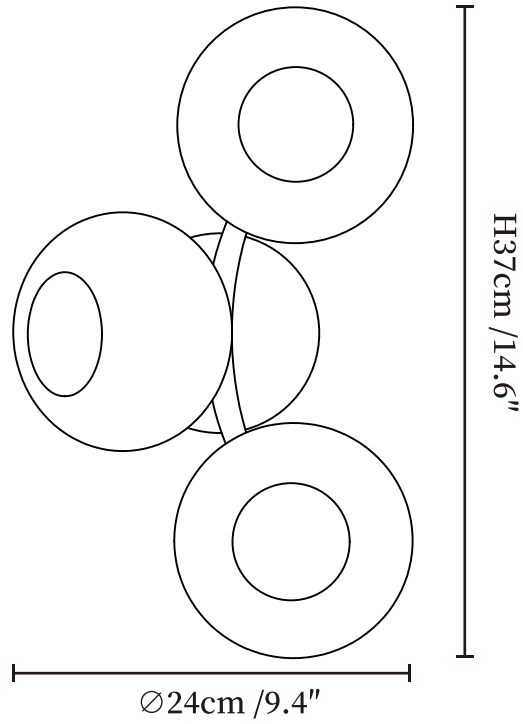

SPECIFICATION SHEET

SPECIFICATION DETAILS

*For custom options, consult factory for details

Fixture Dimensions	$\text{Ø} 9.4'' \times \text{H} 14.6''$
Light source	Integrated LED
Wattage	~8 Watts
Voltage	AC 110-240V
Dimming	Not supported
CRI(Ra)	90+CRI
Mounting	Hardwired.
LED Rated Life	30000 hours
Color Temperature	Warm Light (3000K), Neutral Light (4000K), Cool Light (6000K)
Control method	Compatible with common wall switches(
Finishes	Gold.
Shade Details	Pink.
Material	Metal, Glass.

SPECIFICATION SHEET

SPECIFICATION DETAILS

*For custom options, consult factory for details

Fixture Dimensions	Ø 10.6" x H 28.7"
Light source	Integrated LED
Wattage	~8 Watts
Voltage	AC 110-240V
Dimming	Not supported
CRI(Ra)	90+CRI
Mounting	Hardwired.
LED Rated Life	30000 hours
Color Temperature	Warm Light (3000K), Neutral Light (4000K), Cool Light (6000K)
Control method	Compatible with common wall switches(
Finishes	Gold.
Shade Details	Pink.
Material	Metal, Glass.