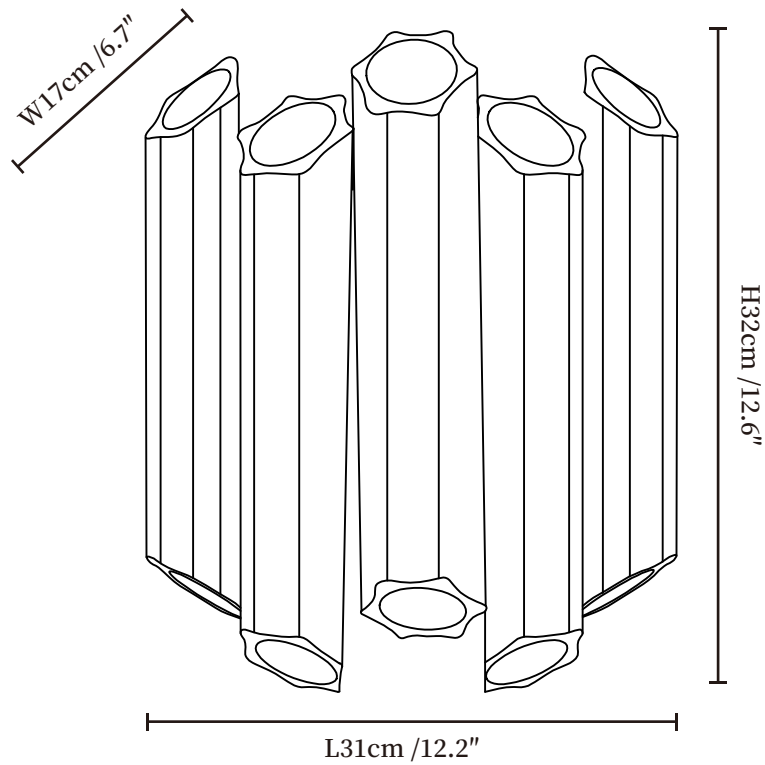

SPECIFICATION SHEET

SPECIFICATION DETAILS

*For custom options, consult factory for details

Fixture Dimensions	L 12.2" x H 12.6" x W 6.7"
Light source	E14(bulb not included)
Wattage	MAX 15W incandescent bulb or LED equivalent.
Voltage	AC 110-240V
Mounting	Hardwired.
Dimming	Compatible with dimmable bulbs (bulb not included)
Control method	Compatible with common wall switches (not included)
Finishes	Gold.
Shade Details	Pink.
Material	Metal, Glass.