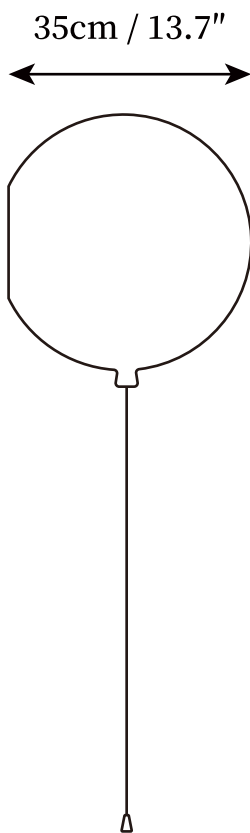

SPECIFICATION SHEET

25cm / 9.8"

SPECIFICATION DETAILS

*For custom options, consult factory for details

Fixture Dimensions	D 9.8"
Light source	E26 or E27. (bulb not included)
Wattage	MAX 40W incandescent bulb or LED equivalent.
Voltage	AC 110-240V
Mounting	Hardwired.
Dimming	Compatible with dimmable bulbs (bulb not included)
Control method	Compatible with common wall switches(not included)
Finishes	White.
Shade Details	Orange, Yellow, Red, Green, White, Blue, Pink, Frosted gray.
Material	Metal, Plastic.

SPECIFICATION SHEET

SPECIFICATION DETAILS

*For custom options, consult factory for details

Fixture Dimensions	D 11.8"
Light source	E26 or E27. (bulb not included)
Wattage	MAX 40W incandescent bulb or LED equivalent.
Voltage	AC 110-240V
Mounting	Hardwired.
Dimming	Compatible with dimmable bulbs (bulb not included)
Control method	Compatible with common wall switches(not included)
Finishes	White.
Shade Details	Orange, Yellow, Red, Green, White, Blue, Pink, Frosted gray.
Material	Metal, Plastic.

SPECIFICATION SHEET

SPECIFICATION DETAILS

*For custom options, consult factory for details

Fixture Dimensions	D 13.7"
Light source	E26 or E27. (bulb not included)
Wattage	MAX 40W incandescent bulb or LED equivalent.
Voltage	AC 110-240V
Mounting	Hardwired.
Dimming	Compatible with dimmable bulbs (bulb not included)
Control method	Compatible with common wall switches (not included)
Finishes	White.
Shade Details	Orange, Yellow, Red, Green, White, Blue, Pink, Frosted gray.
Material	Metal, Plastic.
