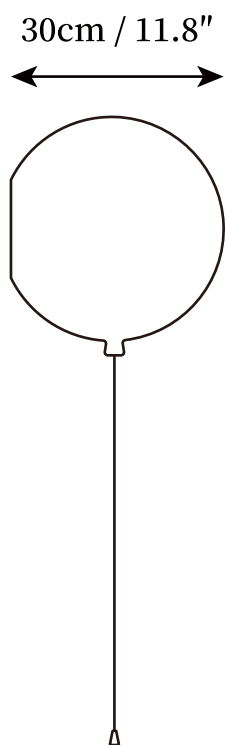

SPECIFICATION SHEET

25cm / 9.8"

SPECIFICATION DETAILS

*For custom options, consult factory for details

Fixture Dimensions	D 9.8"
Light source	E26 or E27. (bulb not included)
Wattage	MAX 40W incandescent bulb or LED equivalent.
Voltage	AC 110-240V
Mounting	Hardwired.
Dimming	Compatible with dimmable bulbs (bulb not included)
Control method	Compatible with common wall switches(not included)
Finishes	White.
Shade Details	Orange, Yellow, Red, Green, White, Blue, Pink, Frosted gray.
Material	Metal, Plastic.

SPECIFICATION SHEET

SPECIFICATION DETAILS

*For custom options, consult factory for details

Fixture Dimensions	D 11.8"
Light source	E26 or E27. (bulb not included)
Wattage	MAX 40W incandescent bulb or LED equivalent.
Voltage	AC 110-240V
Mounting	Hardwired.
Dimming	Compatible with dimmable bulbs (bulb not included)
Control method	Compatible with common wall switches(not included)
Finishes	White.
Shade Details	Orange, Yellow, Red, Green, White, Blue, Pink, Frosted gray.
Material	Metal, Plastic.

SPECIFICATION SHEET

SPECIFICATION DETAILS

*For custom options, consult factory for details

Fixture Dimensions	D 13.7"
Light source	E26 or E27. (bulb not included)
Wattage	MAX 40W incandescent bulb or LED equivalent.
Voltage	AC 110-240V
Mounting	Hardwired.
Dimming	Compatible with dimmable bulbs (bulb not included)
Control method	Compatible with common wall switches (not included)
Finishes	White.
Shade Details	Orange, Yellow, Red, Green, White, Blue, Pink, Frosted gray.
Material	Metal, Plastic.
