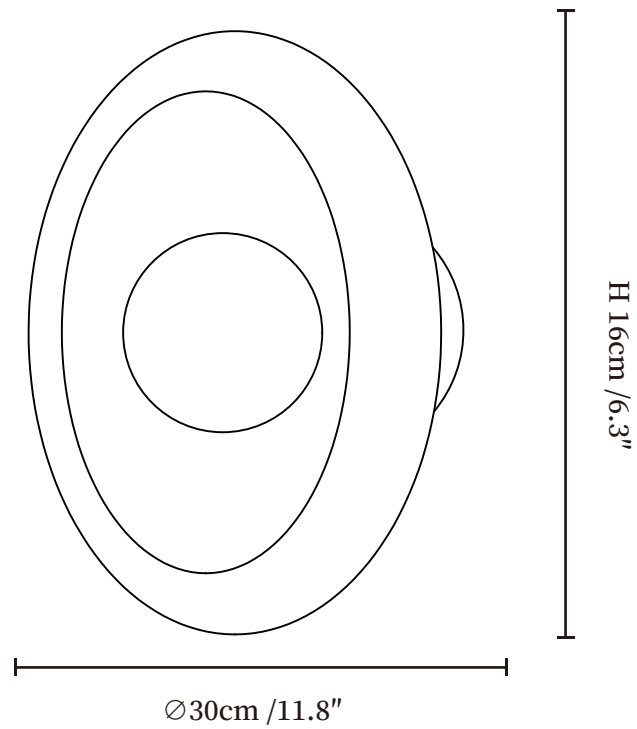

SPECIFICATION SHEET

SPECIFICATION DETAILS

*For custom options, consult factory for details

Fixture Dimensions	Ø 11.8" x H 6.3"
Light source	G9(bulb not included)
Wattage	5W
Voltage	AC 110-240V
Mounting	Hardwired.
Dimming	Compatible with dimmable bulbs (bulb not included)
Control method	Compatible with common wall switches(not included)
Finishes	White.
Shade Details	White.
Material	High density polystyrene, Metal, Glass.

SPECIFICATION SHEET

SPECIFICATION DETAILS

*For custom options, consult factory for details

Fixture Dimensions	Ø 11.8" x H 7.1"
Light source	G9(bulb not included)
Wattage	5W
Voltage	AC 110-240V
Mounting	Hardwired.
Dimming	Compatible with dimmable bulbs (bulb not included)
Control method	Compatible with common wall switches(not included)
Finishes	White.
Shade Details	White.
Material	High density polystyrene, Metal, Glass.
