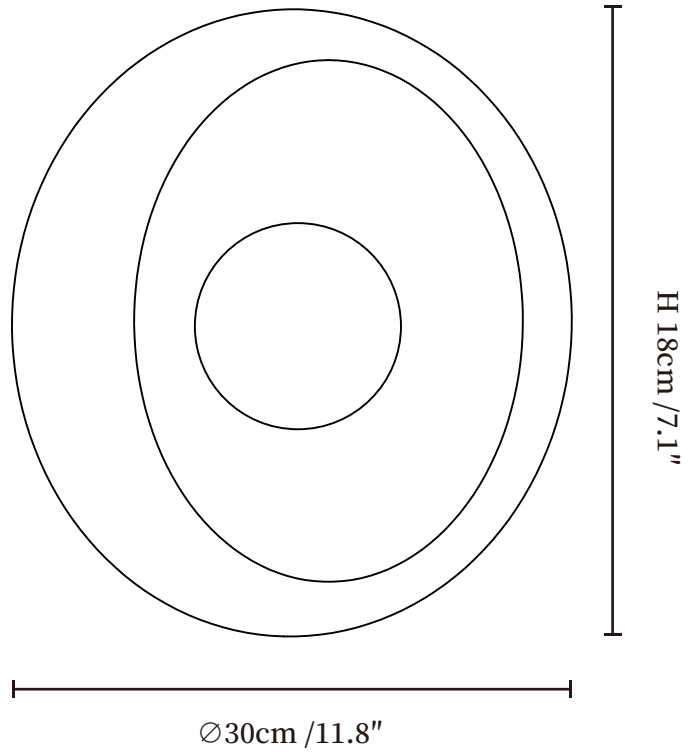

SPECIFICATION SHEET

SPECIFICATION DETAILS

*For custom options, consult factory for details

Fixture Dimensions	Ø 11.8" x H 6.3"
Light source	G9(bulb not included)
Wattage	5W
Voltage	AC 110-240V
Mounting	Hardwired.
Dimming	Compatible with dimmable bulbs (bulb not included)
Control method	Compatible with common wall switches(not included)
Finishes	White.
Shade Details	White.
Material	High density polystyrene, Metal, Glass.

SPECIFICATION SHEET

SPECIFICATION DETAILS

*For custom options, consult factory for details

Fixture Dimensions	Ø 11.8" x H 7.1"
Light source	G9(bulb not included)
Wattage	5W
Voltage	AC 110-240V
Mounting	Hardwired.
Dimming	Compatible with dimmable bulbs (bulb not included)
Control method	Compatible with common wall switches(not included)
Finishes	White.
Shade Details	White.
Material	High density polystyrene, Metal, Glass.
