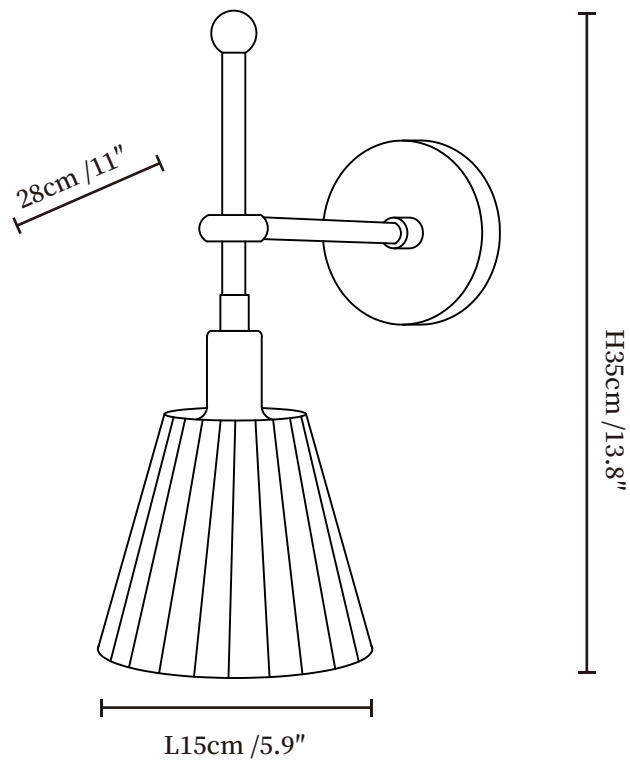

SPECIFICATION SHEET

SPECIFICATION DETAILS

*For custom options, consult factory for details

Fixture Dimensions	L 5.9" x Depth 11.0" x H 13.8"
Light source	E26 or E27(bulb not included)
Wattage	MAX 40W incandescent bulb or LED equivalent.
Voltage	AC 110-240V
Mounting	Hardwired.
Dimming	Compatible with dimmable bulbs (bulb not included)
Control method	Compatible with common wall switches(not included)
Finishes	Brass
Shade Details	White, Beige
Material	Brass, Fabric