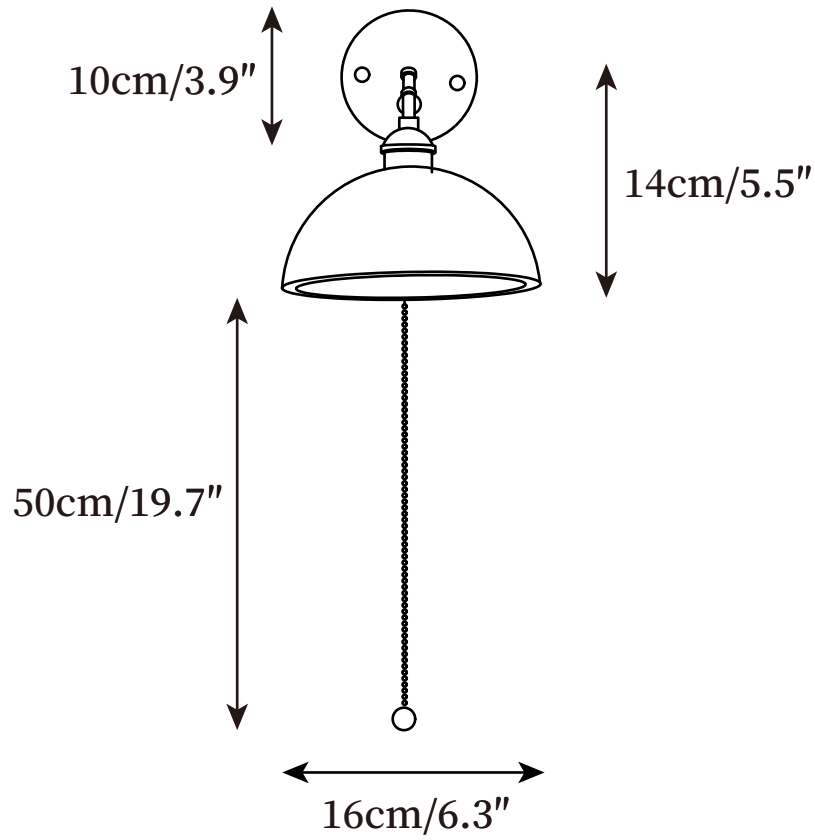

SPECIFICATION SHEET

SPECIFICATION DETAILS

*For custom options, consult factory for details

Fixture Dimensions	D 6.3" x H 5.5"
Light source	E26 or E27. (bulb not included)
Wattage	MAX 40W incandescent bulb or LED equivalent.
Voltage	AC 110-240V
Mounting	Hardwired.
Dimming	Compatible with dimmable bulbs (bulb not included)
Control method	Compatible with common wall switches(not included)
Finishes	Brass.
Shade Details	Black Walnut Wood Color.
Material	Brass, Walnut.

SPECIFICATION SHEET

SPECIFICATION DETAILS

*For custom options, consult factory for details

Fixture Dimensions	D 7.1" x H 5.5"
Light source	E26 or E27. (bulb not included)
Wattage	MAX 40W incandescent bulb or LED equivalent.
Voltage	AC 110-240V
Mounting	Hardwired.
Dimming	Compatible with dimmable bulbs (bulb not included)
Control method	Compatible with common wall switches(not included)
Finishes	Brass.
Shade Details	Black Walnut Wood Color.
Material	Brass, Walnut.