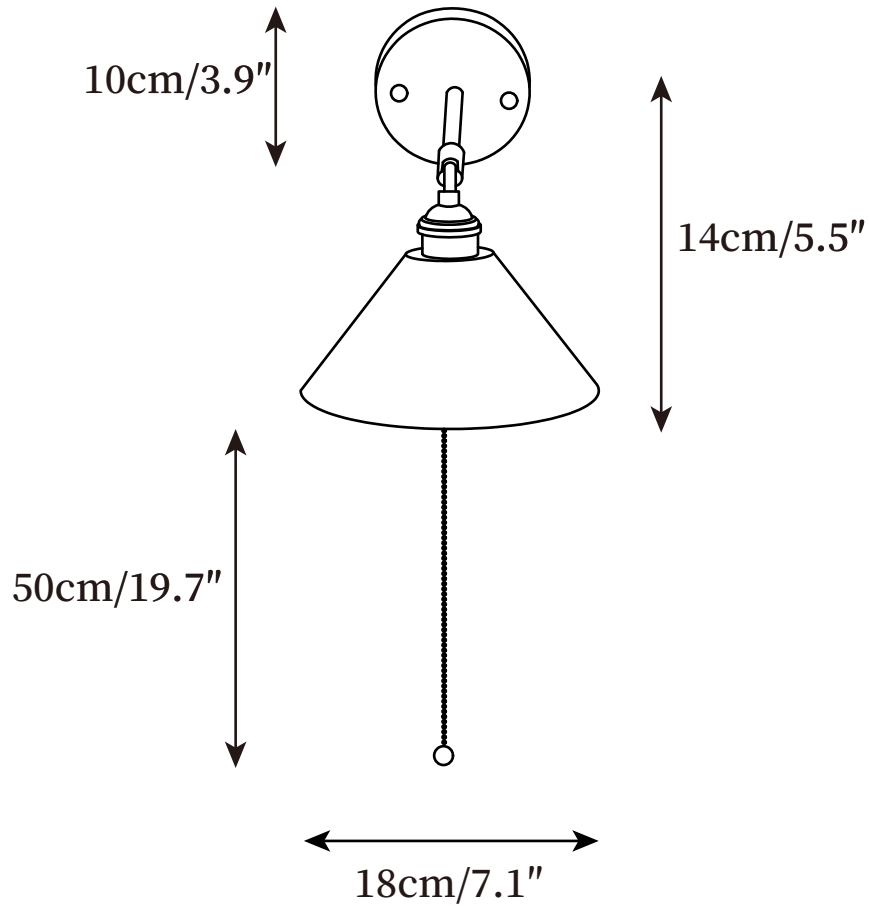

SPECIFICATION SHEET

SPECIFICATION DETAILS

*For custom options, consult factory for details

Fixture Dimensions	D 6.3" x H 5.5"
Light source	E26 or E27. (bulb not included)
Wattage	MAX 40W incandescent bulb or LED equivalent.
Voltage	AC 110-240V
Mounting	Hardwired.
Dimming	Compatible with dimmable bulbs (bulb not included)
Control method	Compatible with common wall switches(not included)
Finishes	Brass.
Shade Details	Black Walnut Wood Color.
Material	Brass, Walnut.

SPECIFICATION SHEET

SPECIFICATION DETAILS

*For custom options, consult factory for details

Fixture Dimensions	D 7.1" x H 5.5"
Light source	E26 or E27. (bulb not included)
Wattage	MAX 40W incandescent bulb or LED equivalent.
Voltage	AC 110-240V
Mounting	Hardwired.
Dimming	Compatible with dimmable bulbs (bulb not included)
Control method	Compatible with common wall switches(not included)
Finishes	Brass.
Shade Details	Black Walnut Wood Color.
Material	Brass, Walnut.