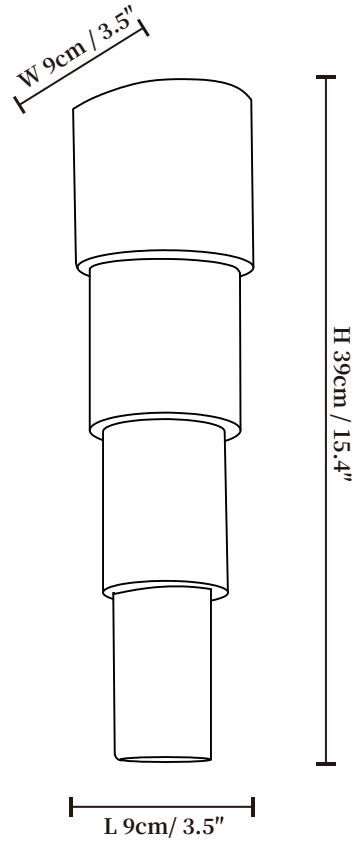

## SPECIFICATION DETAILS

\*For custom options, consult factory for details

<b>Fixture Dimensions</b>	L 3.5" x W 3.5" x H 15.4"
<b>Light source</b>	Integrated LED
<b>Wattage</b>	~8 Watts
<b>Voltage</b>	AC 110-240V
<b>Dimming</b>	Not supported
<b>CRI(Ra)</b>	90+CRI
<b>Mounting</b>	Hardwired.
<b>LED Rated Life</b>	30000 hours
<b>Color Temperature</b>	Warm Light (3000K), Neutral Light (4000K), Cool Light (6000K)
<b>Control method</b>	Compatible with common wall switches (not included)
<b>Finishes</b>	White
<b>Shade Details</b>	White
<b>Material</b>	Alabaster, Metal

## SPECIFICATION DETAILS

\*For custom options, consult factory for details

<b>Fixture Dimensions</b>	W 3.5" x L 3.9" x H 23.6"
<b>Light source</b>	Integrated LED
<b>Wattage</b>	~8 Watts
<b>Voltage</b>	AC 110-240V
<b>Dimming</b>	Not supported
<b>CRI(Ra)</b>	90+CRI
<b>Mounting</b>	Hardwired.
<b>LED Rated Life</b>	30000 hours
<b>Color Temperature</b>	Warm Light (3000K), Neutral Light (4000K), Cool Light (6000K)
<b>Control method</b>	Compatible with common wall switches (not included)
<b>Finishes</b>	White
<b>Shade Details</b>	White
<b>Material</b>	Alabaster, Metal

## SPECIFICATION DETAILS

\*For custom options, consult factory for details

<b>Fixture Dimensions</b>	W 3.5" x L 3.9" x H 28.3"
<b>Light source</b>	Integrated LED
<b>Wattage</b>	~8 Watts
<b>Voltage</b>	AC 110-240V
<b>Dimming</b>	Not supported
<b>CRI(Ra)</b>	90+CRI
<b>Mounting</b>	Hardwired.
<b>LED Rated Life</b>	30000 hours
<b>Color Temperature</b>	Warm Light (3000K), Neutral Light (4000K), Cool Light (6000K)
<b>Control method</b>	Compatible with common wall switches (not included)
<b>Finishes</b>	White
<b>Shade Details</b>	White
<b>Material</b>	Alabaster, Metal