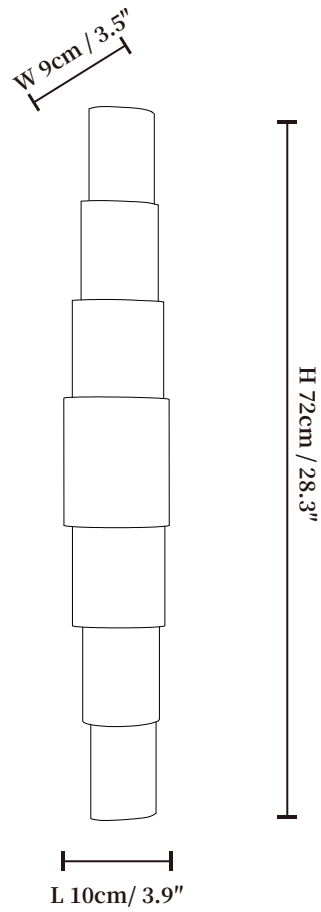

## SPECIFICATION DETAILS

\*For custom options, consult factory for details

<b>Fixture Dimensions</b>	L 3.5" x W 3.5" x H 15.4"
<b>Light source</b>	Integrated LED
<b>Wattage</b>	~8 Watts
<b>Voltage</b>	AC 110-240V
<b>Dimming</b>	Not supported
<b>CRI(Ra)</b>	90+CRI
<b>Mounting</b>	Hardwired.
<b>LED Rated Life</b>	30000 hours
<b>Color Temperature</b>	Warm Light (3000K), Neutral Light (4000K), Cool Light (6000K)
<b>Control method</b>	Compatible with common wall switches (not included)
<b>Finishes</b>	White
<b>Shade Details</b>	White
<b>Material</b>	Alabaster, Metal

## SPECIFICATION DETAILS

\*For custom options, consult factory for details

<b>Fixture Dimensions</b>	W 3.5" x L 3.9" x H 23.6"
<b>Light source</b>	Integrated LED
<b>Wattage</b>	~8 Watts
<b>Voltage</b>	AC 110-240V
<b>Dimming</b>	Not supported
<b>CRI(Ra)</b>	90+CRI
<b>Mounting</b>	Hardwired.
<b>LED Rated Life</b>	30000 hours
<b>Color Temperature</b>	Warm Light (3000K), Neutral Light (4000K), Cool Light (6000K)
<b>Control method</b>	Compatible with common wall switches (not included)
<b>Finishes</b>	White
<b>Shade Details</b>	White
<b>Material</b>	Alabaster, Metal

## SPECIFICATION DETAILS

\*For custom options, consult factory for details

<b>Fixture Dimensions</b>	W 3.5" x L 3.9" x H 28.3"
<b>Light source</b>	Integrated LED
<b>Wattage</b>	~8 Watts
<b>Voltage</b>	AC 110-240V
<b>Dimming</b>	Not supported
<b>CRI(Ra)</b>	90+CRI
<b>Mounting</b>	Hardwired.
<b>LED Rated Life</b>	30000 hours
<b>Color Temperature</b>	Warm Light (3000K), Neutral Light (4000K), Cool Light (6000K)
<b>Control method</b>	Compatible with common wall switches (not included)
<b>Finishes</b>	White
<b>Shade Details</b>	White
<b>Material</b>	Alabaster, Metal