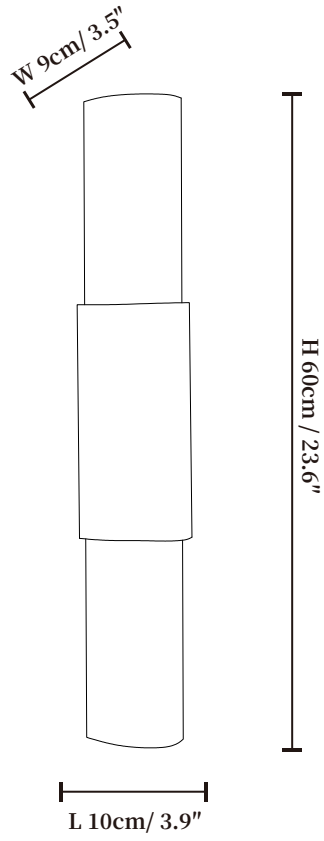

## SPECIFICATION DETAILS

\*For custom options, consult factory for details

<b>Fixture Dimensions</b>	L 3.5" x W 3.5" x H 15.4"
<b>Light source</b>	Integrated LED
<b>Wattage</b>	~8 Watts
<b>Voltage</b>	AC 110-240V
<b>Dimming</b>	Not supported
<b>CRI(Ra)</b>	90+CRI
<b>Mounting</b>	Hardwired.
<b>LED Rated Life</b>	30000 hours
<b>Color Temperature</b>	Warm Light (3000K), Neutral Light (4000K), Cool Light (6000K)
<b>Control method</b>	Compatible with common wall switches (not included)
<b>Finishes</b>	White
<b>Shade Details</b>	White
<b>Material</b>	Alabaster, Metal

## SPECIFICATION DETAILS

\*For custom options, consult factory for details

<b>Fixture Dimensions</b>	W 3.5" x L 3.9" x H 23.6"
<b>Light source</b>	Integrated LED
<b>Wattage</b>	~8 Watts
<b>Voltage</b>	AC 110-240V
<b>Dimming</b>	Not supported
<b>CRI(Ra)</b>	90+CRI
<b>Mounting</b>	Hardwired.
<b>LED Rated Life</b>	30000 hours
<b>Color Temperature</b>	Warm Light (3000K), Neutral Light (4000K), Cool Light (6000K)
<b>Control method</b>	Compatible with common wall switches (not included)
<b>Finishes</b>	White
<b>Shade Details</b>	White
<b>Material</b>	Alabaster, Metal

## SPECIFICATION DETAILS

\*For custom options, consult factory for details

<b>Fixture Dimensions</b>	W 3.5" x L 3.9" x H 28.3"
<b>Light source</b>	Integrated LED
<b>Wattage</b>	~8 Watts
<b>Voltage</b>	AC 110-240V
<b>Dimming</b>	Not supported
<b>CRI(Ra)</b>	90+CRI
<b>Mounting</b>	Hardwired.
<b>LED Rated Life</b>	30000 hours
<b>Color Temperature</b>	Warm Light (3000K), Neutral Light (4000K), Cool Light (6000K)
<b>Control method</b>	Compatible with common wall switches (not included)
<b>Finishes</b>	White
<b>Shade Details</b>	White
<b>Material</b>	Alabaster, Metal