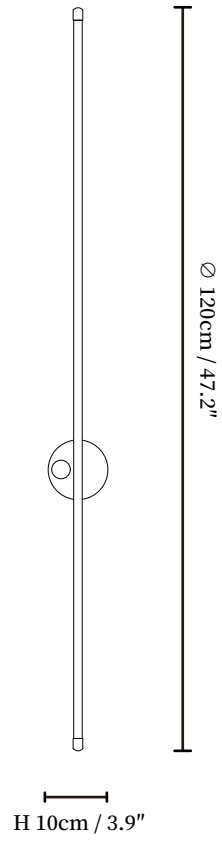

SPECIFICATION SHEET

SPECIFICATION DETAILS

*For custom options, consult factory for details

Fixture Dimensions	$\varnothing 23.6'' \times H 3.9''$
Light source	Integrated LED.
Wattage	~5W
Voltage	AC 110-240V
Finishes	Black, Gold.
Shade Details	White.
Material	Metal, Aluminium, Acrylic.

SPECIFICATION SHEET

SPECIFICATION DETAILS

*For custom options, consult factory for details

Fixture Dimensions	Ø 31.5" x H 3.9"
Light source	" Integrated LED.
Wattage	~5W
Voltage	AC 110-240V
Finishes	Black, Gold.
Shade Details	White.
Material	Metal, Aluminium, Acrylic.

SPECIFICATION SHEET

SPECIFICATION DETAILS

*For custom options, consult factory for details

Fixture Dimensions	Ø 39.4" x H 3.9"
Light source	Integrated LED.
Wattage	~5W
Voltage	AC 110-240V
Finishes	Black, Gold.
Shade Details	White.
Material	Metal, Aluminium, Acrylic.

SPECIFICATION SHEET

SPECIFICATION DETAILS

*For custom options, consult factory for details

Fixture Dimensions	$\varnothing 47.2'' \times \text{H } 3.9''$
Light source	Integrated LED.
Wattage	~5W
Voltage	AC 110-240V
Finishes	Black, Gold.
Shade Details	White.
Material	Metal, Aluminium, Acrylic.
