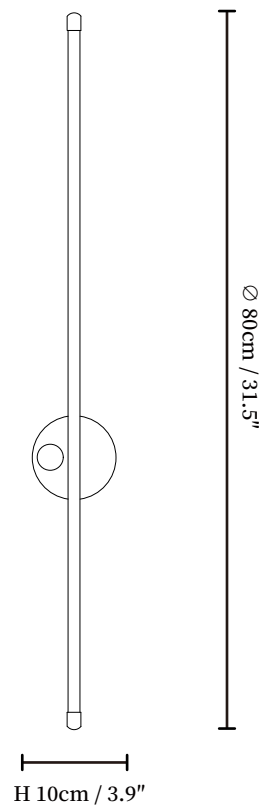

SPECIFICATION SHEET

SPECIFICATION DETAILS

*For custom options, consult factory for details

Fixture Dimensions	$\varnothing 23.6'' \times H 3.9''$
Light source	Integrated LED.
Wattage	~5W
Voltage	AC 110-240V
Finishes	Black, Gold.
Shade Details	White.
Material	Metal, Aluminium, Acrylic.

SPECIFICATION SHEET

SPECIFICATION DETAILS

*For custom options, consult factory for details

Fixture Dimensions	Ø 31.5" x H 3.9"
Light source	" Integrated LED.
Wattage	~5W
Voltage	AC 110-240V
Finishes	Black, Gold.
Shade Details	White.
Material	Metal, Aluminium, Acrylic.

SPECIFICATION SHEET

SPECIFICATION DETAILS

*For custom options, consult factory for details

Fixture Dimensions	Ø 39.4" x H 3.9"
Light source	Integrated LED.
Wattage	~5W
Voltage	AC 110-240V
Finishes	Black, Gold.
Shade Details	White.
Material	Metal, Aluminium, Acrylic.

SPECIFICATION SHEET

SPECIFICATION DETAILS

*For custom options, consult factory for details

Fixture Dimensions	$\varnothing 47.2'' \times \text{H } 3.9''$
Light source	Integrated LED.
Wattage	~5W
Voltage	AC 110-240V
Finishes	Black, Gold.
Shade Details	White.
Material	Metal, Aluminium, Acrylic.
