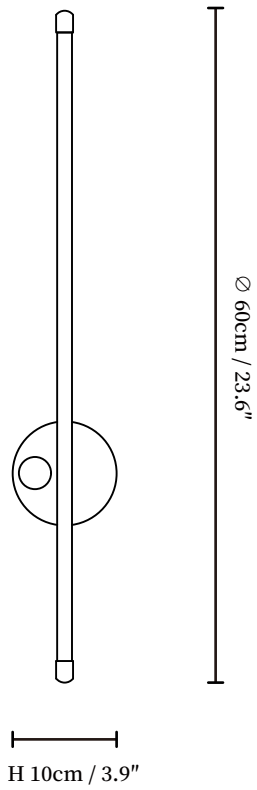

SPECIFICATION SHEET

SPECIFICATION DETAILS

*For custom options, consult factory for details

Fixture Dimensions	$\varnothing 23.6'' \times H 3.9''$
Light source	Integrated LED.
Wattage	~5W
Voltage	AC 110-240V
Finishes	Black, Gold.
Shade Details	White.
Material	Metal, Aluminium, Acrylic.

SPECIFICATION SHEET

SPECIFICATION DETAILS

*For custom options, consult factory for details

Fixture Dimensions	Ø 31.5" x H 3.9"
Light source	" Integrated LED.
Wattage	~5W
Voltage	AC 110-240V
Finishes	Black, Gold.
Shade Details	White.
Material	Metal, Aluminium, Acrylic.

SPECIFICATION SHEET

SPECIFICATION DETAILS

*For custom options, consult factory for details

Fixture Dimensions	Ø 39.4" x H 3.9"
Light source	Integrated LED.
Wattage	~5W
Voltage	AC 110-240V
Finishes	Black, Gold.
Shade Details	White.
Material	Metal, Aluminium, Acrylic.

SPECIFICATION SHEET

SPECIFICATION DETAILS

*For custom options, consult factory for details

Fixture Dimensions	$\varnothing 47.2'' \times \text{H } 3.9''$
Light source	Integrated LED.
Wattage	~5W
Voltage	AC 110-240V
Finishes	Black, Gold.
Shade Details	White.
Material	Metal, Aluminium, Acrylic.
