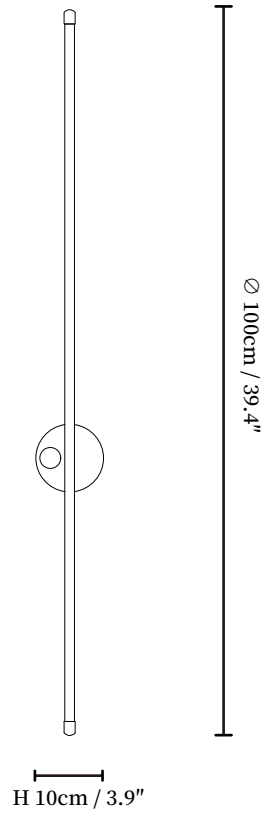

SPECIFICATION SHEET

SPECIFICATION DETAILS

*For custom options, consult factory for details

Fixture Dimensions	$\varnothing 23.6'' \times H 3.9''$
Light source	Integrated LED.
Wattage	~5W
Voltage	AC 110-240V
Finishes	Black, Gold.
Shade Details	White.
Material	Metal, Aluminium, Acrylic.

SPECIFICATION SHEET

SPECIFICATION DETAILS

*For custom options, consult factory for details

Fixture Dimensions	Ø 31.5" x H 3.9"
Light source	" Integrated LED.
Wattage	~5W
Voltage	AC 110-240V
Finishes	Black, Gold.
Shade Details	White.
Material	Metal, Aluminium, Acrylic.

SPECIFICATION SHEET

SPECIFICATION DETAILS

*For custom options, consult factory for details

Fixture Dimensions	Ø 39.4" x H 3.9"
Light source	Integrated LED.
Wattage	~5W
Voltage	AC 110-240V
Finishes	Black, Gold.
Shade Details	White.
Material	Metal, Aluminium, Acrylic.

SPECIFICATION SHEET

SPECIFICATION DETAILS

*For custom options, consult factory for details

Fixture Dimensions	$\varnothing 47.2'' \times \text{H } 3.9''$
Light source	Integrated LED.
Wattage	~5W
Voltage	AC 110-240V
Finishes	Black, Gold.
Shade Details	White.
Material	Metal, Aluminium, Acrylic.
