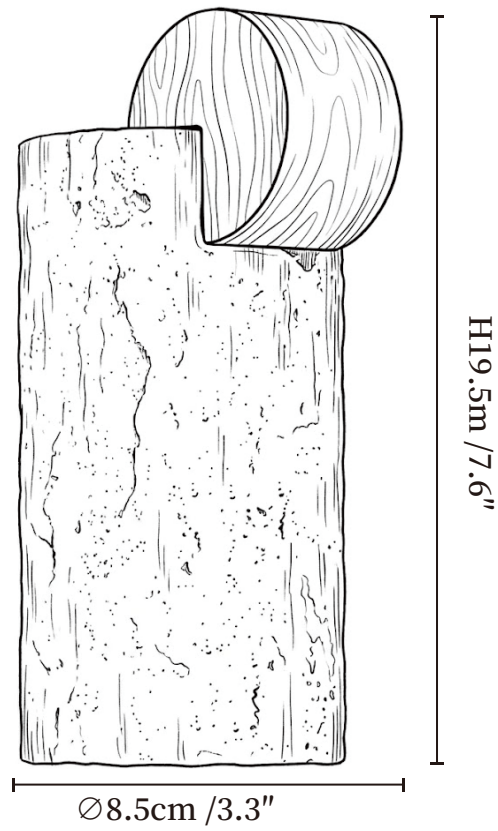

SPECIFICATION SHEET

SPECIFICATION DETAILS

*For custom options, consult factory for details

Fixture Dimensions	$\text{Ø} 3.3'' \times \text{H} 7.6''$
Light source	G9 (bulb not included)
Wattage	MAX 5W incandescent bulb or LED equivalent.
Voltage	AC 110-240V
Mounting	Hardwired.
Dimming	Compatible with dimmable bulbs (bulb not included)
Control method	Compatible with common wall switches (not included)
Finishes	Yellow Travertine, Walnut Color.
Shade Details	Yellow Travertine.
Material	Travertine, Metal, Wood.