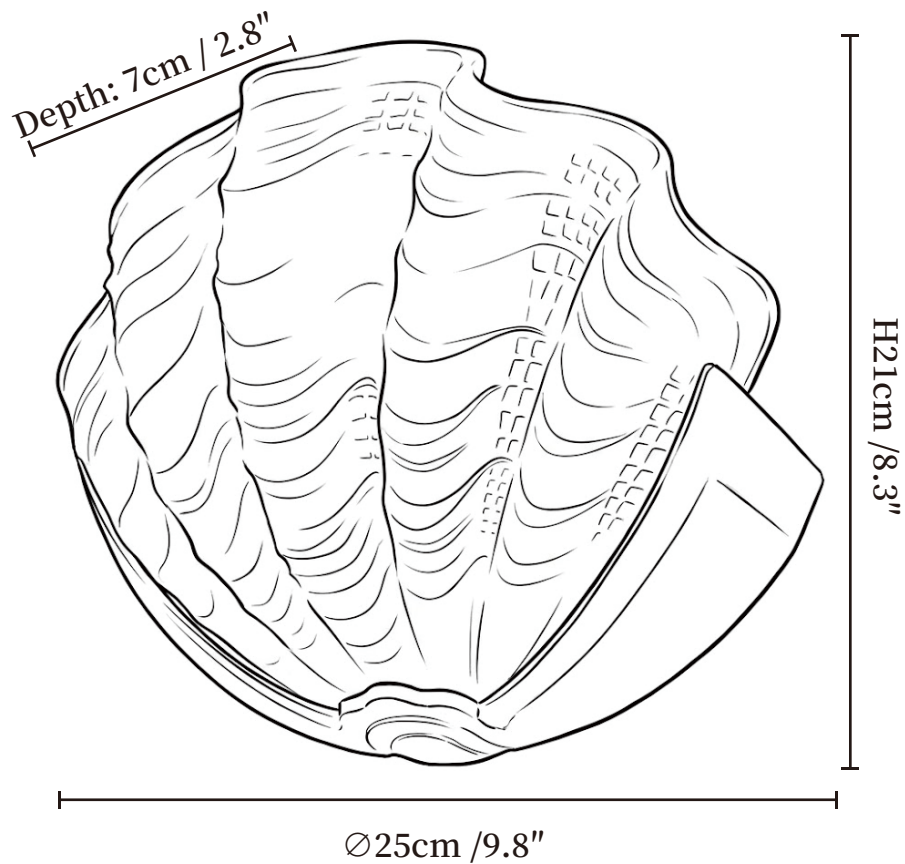

# SPECIFICATION SHEET

---

## SPECIFICATION DETAILS

\*For custom options, consult factory for details

<b>Fixture Dimensions</b>	Ø 9.8" x H 8.3"
<b>Light source</b>	E26 or E27 (bulb not included)
<b>Wattage</b>	MAX 40W incandescent bulb or LED equivalent.
<b>Voltage</b>	AC 110-240V
<b>Mounting</b>	Hardwired.
<b>Dimming</b>	Compatible with dimmable bulbs (bulb not included)
<b>Control method</b>	Compatible with common wall switches (not included)
<b>Finishes</b>	Gold.
<b>Shade Details</b>	Frosted White, Green, Pink, Clear, Translucent.
<b>Material</b>	Metal, Glass