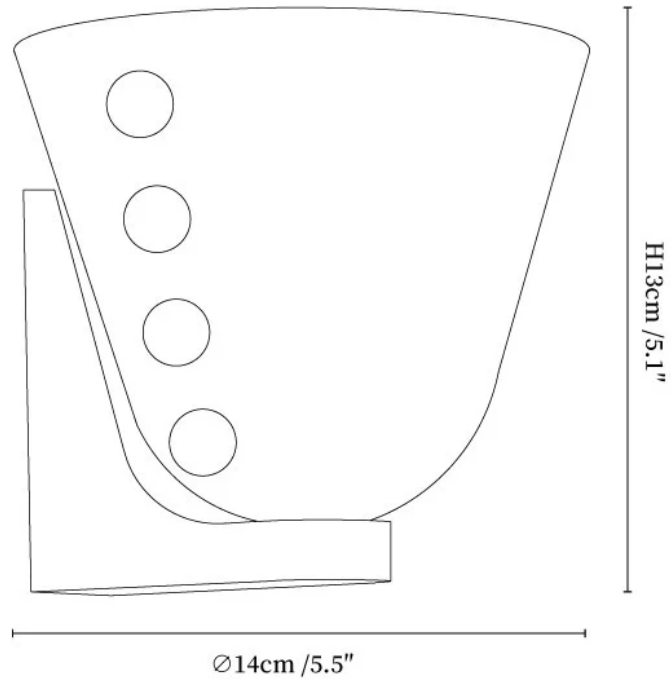

SPECIFICATION SHEET

SPECIFICATION DETAILS

*For custom options, consult factory for details

Fixture Dimensions	Ø 5.5" x H 5.1"
Light source	E26 or E27 (bulb not included)
Wattage	MAX 40W incandescent bulb or LED equivalent.
Voltage	AC 110-240V
Mounting	Hardwired.
Dimming	Compatible with dimmable bulbs (bulb not included)
Control method	Compatible with common wall switches (not included)
Finishes	Gold.
Shade Details	White, Green, Pink, Red.
Material	Metal, Glass.