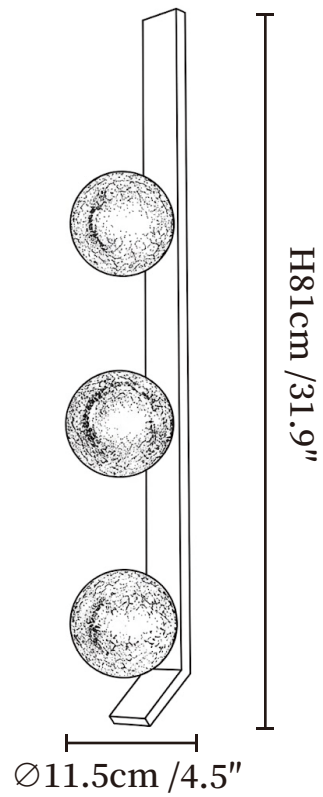

SPECIFICATION SHEET

SPECIFICATION DETAILS

*For custom options, consult factory for details

Fixture Dimensions	$\text{Ø} 4.5'' \times \text{H} 31.9''$
Light source	G9 (bulb not included)
Wattage	MAX 5W incandescent bulb or LED equivalent.
Voltage	AC 110-240V
Mounting	Hardwired.
Dimming	Compatible with dimmable bulbs (bulb not included)
Control method	Compatible with common wall switches (not included)
Finishes	Gold.
Shade Details	Clear.
Material	Metal, Crystal.