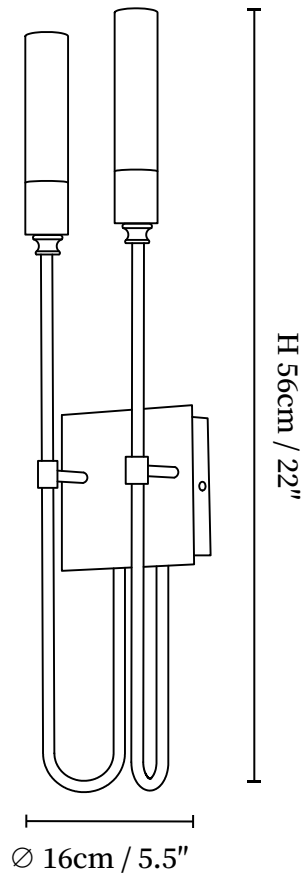

## SPECIFICATION DETAILS

\*For custom options, consult factory for details

<b>Fixture Dimensions</b>	D 3.9" x H 22"
<b>Light source</b>	G9 (bulb not included)
<b>Wattage</b>	MAX 5W incandescent bulb or LED equivalent.
<b>Voltage</b>	AC 110-240V
<b>Mounting</b>	Hardwired.
<b>Dimming</b>	Compatible with dimmable bulbs (bulb not included)
<b>Control method</b>	Compatible with common wall switches(not included)
<b>Finishes</b>	Antique Copper, Copper, Black.
<b>Shade Details</b>	White.
<b>Material</b>	Metal, Acrylic.

## SPECIFICATION DETAILS

\*For custom options, consult factory for details

---

<b>Fixture Dimensions</b>	D 5.5" x H 22"
<b>Light source</b>	G9 (bulb not included)
<b>Wattage</b>	MAX 5W incandescent bulb or LED equivalent.
<b>Voltage</b>	AC 110-240V
<b>Mounting</b>	Hardwired.
<b>Dimming</b>	Compatible with dimmable bulbs (bulb not included)
<b>Control method</b>	Compatible with common wall switches (not included)
<b>Finishes</b>	Antique Copper, Copper, Black.
<b>Shade Details</b>	White.
<b>Material</b>	Metal, Acrylic.