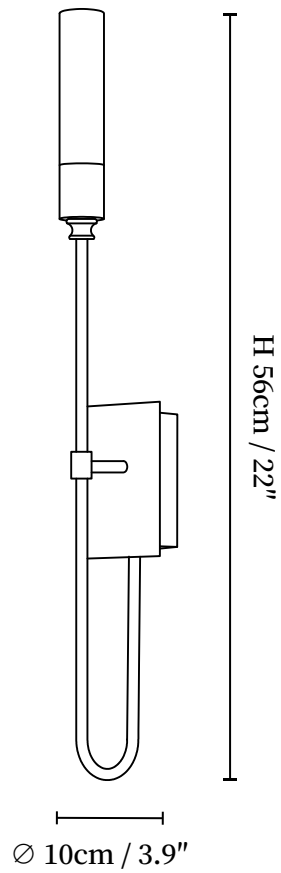

## SPECIFICATION DETAILS

\*For custom options, consult factory for details

<b>Fixture Dimensions</b>	D 3.9" x H 22"
<b>Light source</b>	G9 (bulb not included)
<b>Wattage</b>	MAX 5W incandescent bulb or LED equivalent.
<b>Voltage</b>	AC 110-240V
<b>Mounting</b>	Hardwired.
<b>Dimming</b>	Compatible with dimmable bulbs (bulb not included)
<b>Control method</b>	Compatible with common wall switches(not included)
<b>Finishes</b>	Antique Copper, Copper, Black.
<b>Shade Details</b>	White.
<b>Material</b>	Metal, Acrylic.

## SPECIFICATION DETAILS

\*For custom options, consult factory for details

---

<b>Fixture Dimensions</b>	D 5.5" x H 22"
<b>Light source</b>	G9 (bulb not included)
<b>Wattage</b>	MAX 5W incandescent bulb or LED equivalent.
<b>Voltage</b>	AC 110-240V
<b>Mounting</b>	Hardwired.
<b>Dimming</b>	Compatible with dimmable bulbs (bulb not included)
<b>Control method</b>	Compatible with common wall switches (not included)
<b>Finishes</b>	Antique Copper, Copper, Black.
<b>Shade Details</b>	White.
<b>Material</b>	Metal, Acrylic.