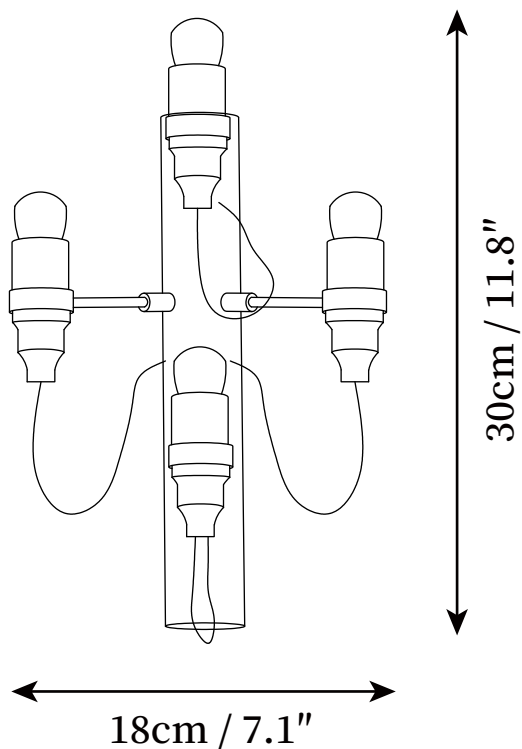

SPECIFICATION SHEET

Certification

SPECIFICATION DETAILS

*For custom options, consult factory for details

Fixture Dimensions	D 7.1" x H 11.8" (4 Heads)
Light source	E12 or E14 (bulb not included)
Wattage	MAX 15W incandescent bulb or LED equivalent.
Voltage	AC 110-240V
Mounting	Hardwired.
Dimming	Compatible with dimmable bulbs (bulb not included)
Control method	Compatible with common wall switches (not included)
Finishes	Matt black, Matt White, Gold.
Shade Details	White.
Material	Metal, Steel, Iron.

SPECIFICATION SHEET

Compatible with North America, Saudi Arabia,
Europe, Australia Certification

SPECIFICATION DETAILS

*For custom options, consult factory for details

Fixture Dimensions	D 9.5" x H 10.6" (6 Heads)
Light source	E12 or E14 (bulb not included)
Wattage	MAX 15W incandescent bulb or LED equivalent.
Voltage	AC 110-240V
Mounting	Hardwired.
Dimming	Compatible with dimmable bulbs (bulb not included)
Control method	Compatible with common wall switches (not included)
Finishes	Matt black, Matt White, Gold.
Shade Details	White.
Material	Metal, Steel, Iron.