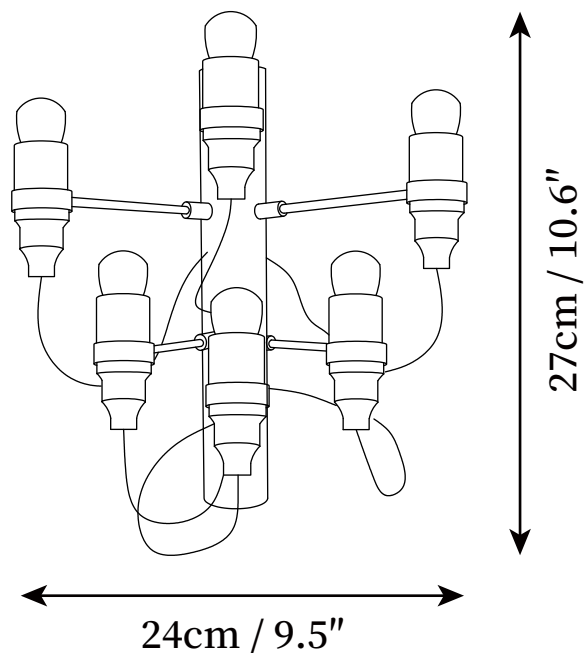

SPECIFICATION SHEET

Certification

SPECIFICATION DETAILS

*For custom options, consult factory for details

Fixture Dimensions	D 7.1" x H 11.8" (4 Heads)
Light source	E12 or E14 (bulb not included)
Wattage	MAX 15W incandescent bulb or LED equivalent.
Voltage	AC 110-240V
Mounting	Hardwired.
Dimming	Compatible with dimmable bulbs (bulb not included)
Control method	Compatible with common wall switches (not included)
Finishes	Matt black, Matt White, Gold.
Shade Details	White.
Material	Metal, Steel, Iron.

SPECIFICATION SHEET

Compatible with North America, Saudi Arabia,
Europe, Australia Certification

SPECIFICATION DETAILS

*For custom options, consult factory for details

Fixture Dimensions	D 9.5" x H 10.6" (6 Heads)
Light source	E12 or E14 (bulb not included)
Wattage	MAX 15W incandescent bulb or LED equivalent.
Voltage	AC 110-240V
Mounting	Hardwired.
Dimming	Compatible with dimmable bulbs (bulb not included)
Control method	Compatible with common wall switches (not included)
Finishes	Matt black, Matt White, Gold.
Shade Details	White.
Material	Metal, Steel, Iron.