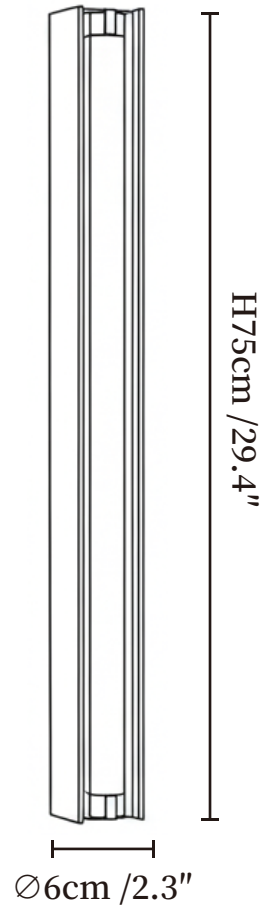

SPECIFICATION SHEET

SPECIFICATION DETAILS

*For custom options, consult factory for details

Fixture Dimensions	Ø 2.3" x H 21.7" / Ø 2.3" x H 29.5"
Light source	Integrated LED
Wattage	~8 Watts
Voltage	AC 110-240V
Dimming	Not supported
CRI(Ra)	90+CRI
Mounting	Hardwired.
LED Rated Life	30000 hours
Color Temperature	Warm Light (3000K), Neutral Light (4000K), Cool Light (6000K)
Control method	Compatible with common wall switches(
Finishes	Bronze.
Shade Details	White.
Material	Metal, Alabaster.