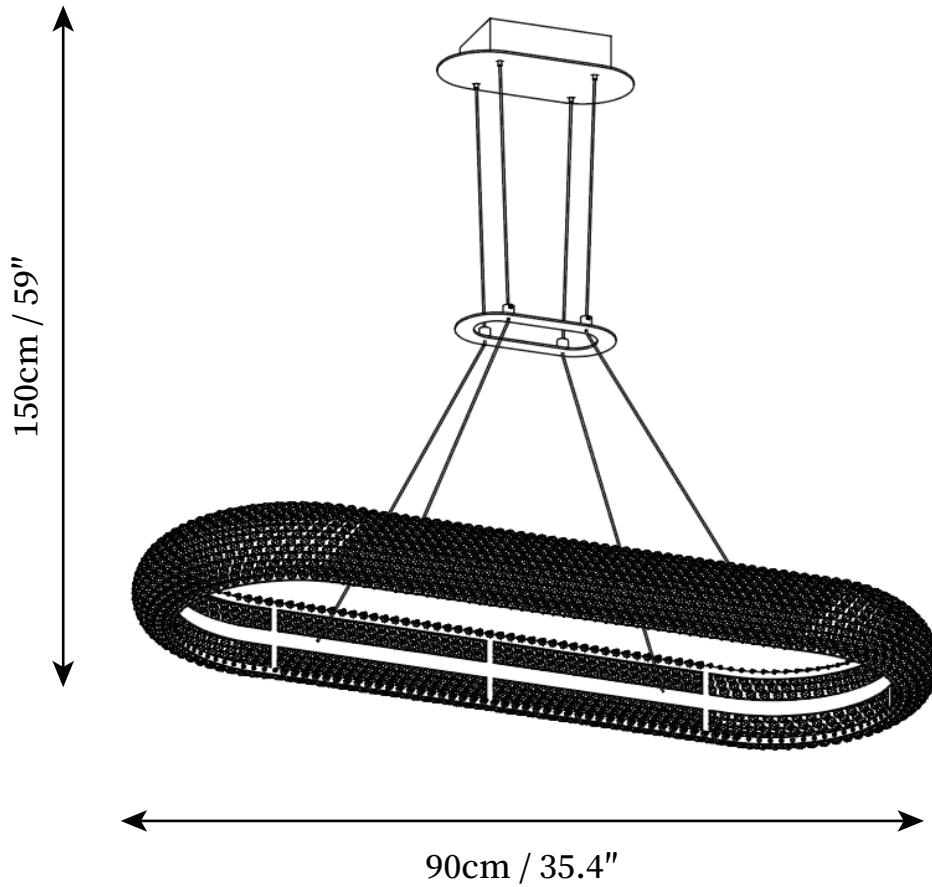

SPECIFICATION SHEET

SPECIFICATION DETAILS

*For custom options, consult factory for details

Fixture Dimensions	D 31.5" x H 3.1"
Light source	Integrated LED
Wattage	30W
Voltage	AC 110-240V
Color Temperature	3000k
CRI(Ra)	80CRI
Mounting	Ceiling
Driver Required	Yes
Optional Color Temps	Warm White (3000K), Cool White (6000K), Daylight (4000K)
LED Rated Life	30000hours
Dimming	Dimming is not supported
Finishes	Chrome
Shade Details	Clear
Material	Iron, Metal, Crystal
Wire Length	59"
Wire Type	White Coaxial Wire

SPECIFICATION SHEET

SPECIFICATION DETAILS

*For custom options, consult factory for details

Fixture Dimensions	D 17.7" + D 31.5" x H 59"
Light source	Integrated LED
Wattage	40W
Voltage	AC 110-240V
Color Temperature	3000k
CRI(Ra)	80CRI
Mounting	Ceiling
Driver Required	Yes
Optional Color Temps	Warm White (3000K), Cool White (6000K), Daylight (4000K)
LED Rated Life	30000hours
Dimming	Dimming is not supported
Finishes	Chrome
Shade Details	Clear
Material	Iron, Metal, Crystal
Wire Length	59"
Wire Type	White Coaxial Wire

SPECIFICATION SHEET

SPECIFICATION DETAILS

*For custom options, consult factory for details

Fixture Dimensions	D 35.4" x H 59"
Light source	Integrated LED
Wattage	20W
Voltage	AC 110-240V
Color Temperature	3000k
CRI(Ra)	80CRI
Mounting	Ceiling
Driver Required	Yes
Optional Color Temps	Warm White (3000K), Cool White (6000K), Daylight (4000K)
LED Rated Life	30000hours
Dimming	Dimming is not supported
Finishes	Chrome
Shade Details	Clear
Material	Iron, Metal, Crystal
Wire Length	59"
Wire Type	White Coaxial Wire