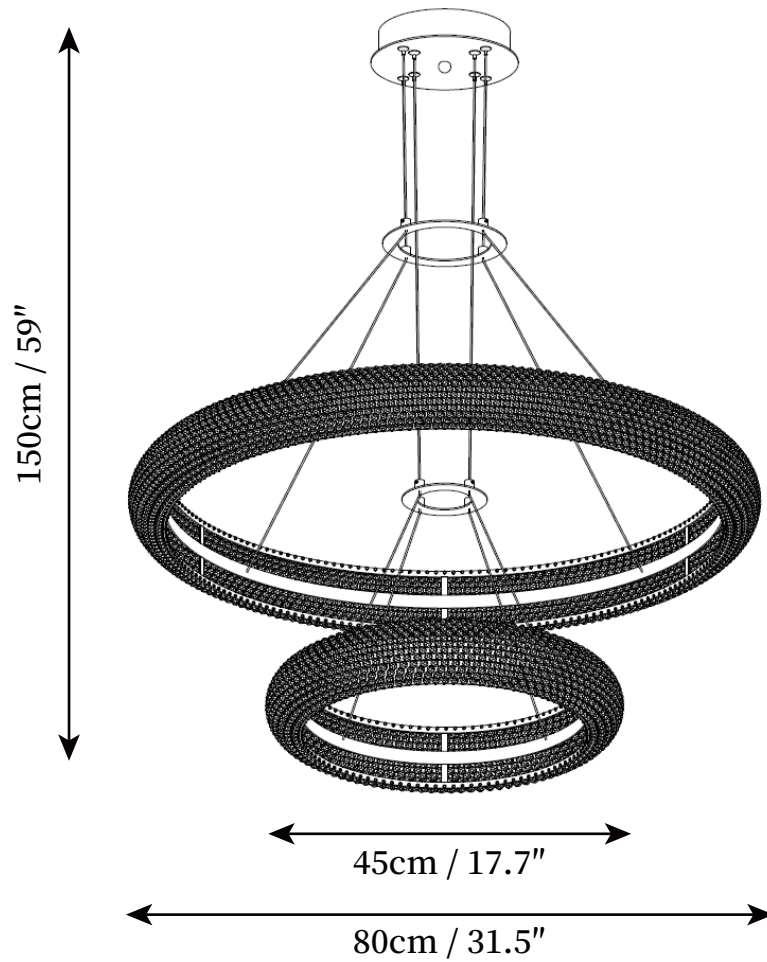

SPECIFICATION SHEET

SPECIFICATION DETAILS

*For custom options, consult factory for details

Fixture Dimensions	D 23.6" x H 3.1"
Light source	Integrated LED
Wattage	25W
Voltage	AC 110-240V
Color Temperature	3000k
CRI(Ra)	80CRI
Mounting	Ceiling
Driver Required	Yes
Optional Color Temps	Warm White (3000K), Cool White (6000K), Daylight (4000K)
LED Rated Life	30000hours
Dimming	Dimming is not supported
Finishes	Chrome
Shade Details	Clear
Material	Iron, Metal, Crystal
Wire Length	59"
Wire Type	White Coaxial Wire

SPECIFICATION SHEET

SPECIFICATION DETAILS

*For custom options, consult factory for details

Fixture Dimensions	D 31.5" x H 3.1"
Light source	Integrated LED
Wattage	30W
Voltage	AC 110-240V
Color Temperature	3000k
CRI(Ra)	80CRI
Mounting	Ceiling
Driver Required	Yes
Optional Color Temps	Warm White (3000K), Cool White (6000K), Daylight (4000K)
LED Rated Life	30000hours
Dimming	Dimming is not supported
Finishes	Chrome
Shade Details	Clear
Material	Iron, Metal, Crystal
Wire Length	59"
Wire Type	White Coaxial Wire

SPECIFICATION SHEET

SPECIFICATION DETAILS

*For custom options, consult factory for details

Fixture Dimensions	D 17.7" + D 31.5" x H 59"
Light source	Integrated LED
Wattage	40W
Voltage	AC 110-240V
Color Temperature	3000k
CRI(Ra)	80CRI
Mounting	Ceiling
Driver Required	Yes
Optional Color Temps	Warm White (3000K), Cool White (6000K), Daylight (4000K)
LED Rated Life	30000hours
Dimming	Dimming is not supported
Finishes	Chrome
Shade Details	Clear
Material	Iron, Metal, Crystal
Wire Length	59"
Wire Type	White Coaxial Wire