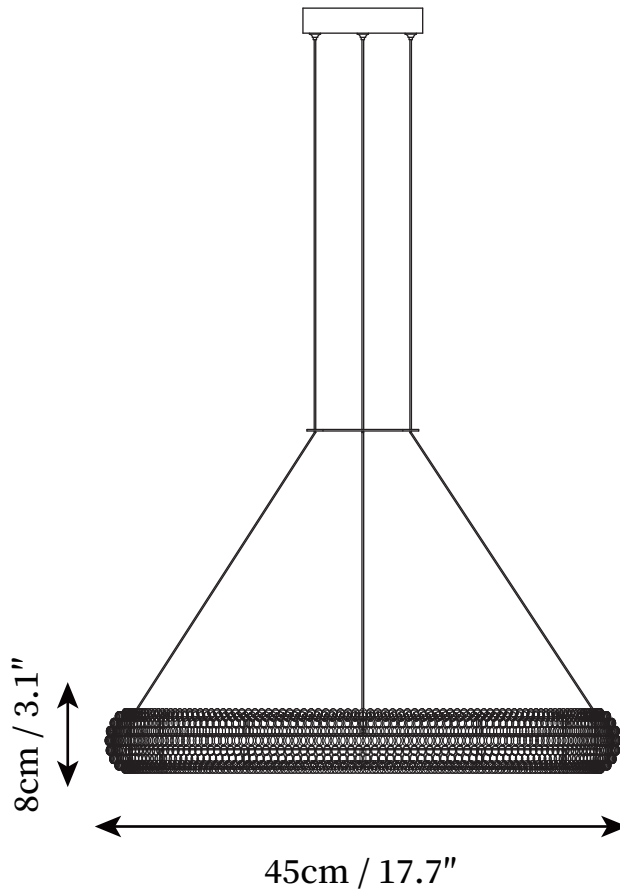

SPECIFICATION SHEET

SPECIFICATION DETAILS

*For custom options, consult factory for details

Fixture Dimensions	D 17.7" x H 3.1"
Light source	Integrated LED
Wattage	20W
Voltage	AC 110-240V
Color Temperature	3000k
CRI(Ra)	80CRI
Mounting	Ceiling
Driver Required	Yes
Optional Color Temps	Warm White (3000K), Cool White (6000K), Daylight (4000K)
LED Rated Life	30000hours
Dimming	Dimming is not supported
Finishes	Chrome
Shade Details	Clear
Material	-Iron, Metal, Crystal
Wire Length	-59"
Wire Type	White Coaxial Wire

SPECIFICATION SHEET

SPECIFICATION DETAILS

*For custom options, consult factory for details

Fixture Dimensions	D 23.6" x H 3.1"
Light source	Integrated LED
Wattage	25W
Voltage	AC 110-240V
Color Temperature	3000k
CRI(Ra)	80CRI
Mounting	Ceiling
Driver Required	Yes
Optional Color Temps	Warm White (3000K), Cool White (6000K), Daylight (4000K)
LED Rated Life	30000hours
Dimming	Dimming is not supported
Finishes	Chrome
Shade Details	Clear
Material	Iron, Metal, Crystal
Wire Length	59"
Wire Type	White Coaxial Wire

SPECIFICATION SHEET

SPECIFICATION DETAILS

*For custom options, consult factory for details

Fixture Dimensions	D 31.5" x H 3.1"
Light source	Integrated LED
Wattage	30W
Voltage	AC 110-240V
Color Temperature	3000k
CRI(Ra)	80CRI
Mounting	Ceiling
Driver Required	Yes
Optional Color Temps	Warm White (3000K), Cool White (6000K), Daylight (4000K)
LED Rated Life	30000hours
Dimming	Dimming is not supported
Finishes	Chrome
Shade Details	Clear
Material	Iron, Metal, Crystal
Wire Length	59"
Wire Type	White Coaxial Wire