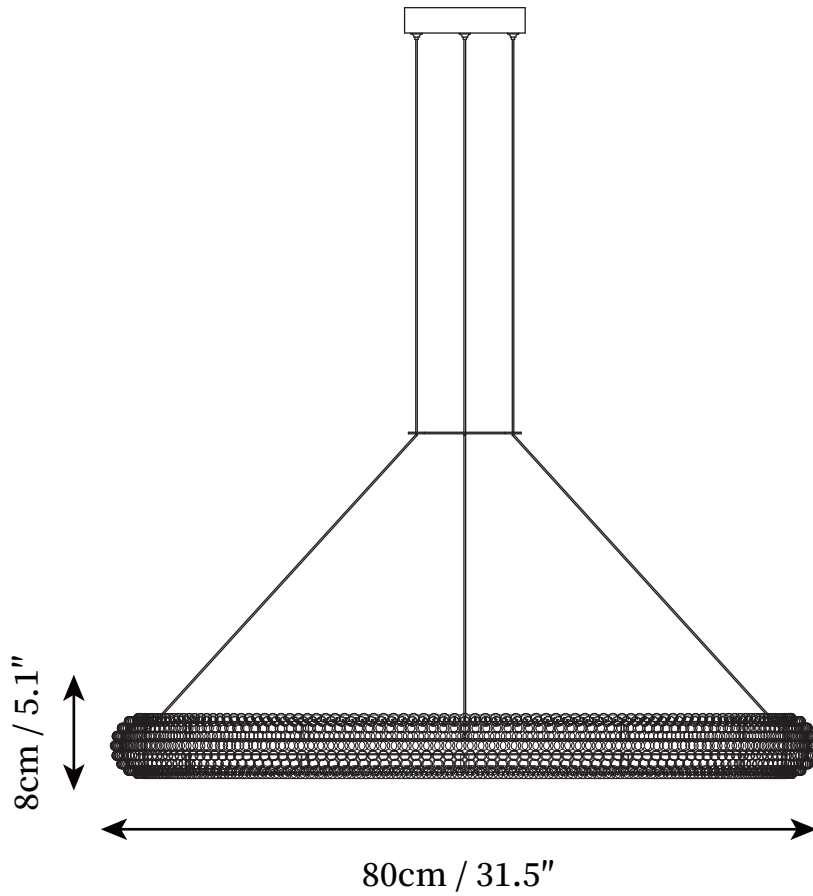

SPECIFICATION SHEET

SPECIFICATION DETAILS

*For custom options, consult factory for details

Fixture Dimensions	D 17.7" x H 3.1"
Light source	Integrated LED
Wattage	20W
Voltage	AC 110-240V
Color Temperature	3000k
CRI(Ra)	80CRI
Mounting	Ceiling
Driver Required	Yes
Optional Color Temps	Warm White (3000K), Cool White (6000K), Daylight (4000K)
LED Rated Life	30000hours
Dimming	Dimming is not supported
Finishes	Chrome
Shade Details	Clear
Material	-Iron, Metal, Crystal
Wire Length	-59"
Wire Type	White Coaxial Wire

SPECIFICATION SHEET

SPECIFICATION DETAILS

*For custom options, consult factory for details

Fixture Dimensions	D 23.6" x H 3.1"
Light source	Integrated LED
Wattage	25W
Voltage	AC 110-240V
Color Temperature	3000k
CRI(Ra)	80CRI
Mounting	Ceiling
Driver Required	Yes
Optional Color Temps	Warm White (3000K), Cool White (6000K), Daylight (4000K)
LED Rated Life	30000hours
Dimming	Dimming is not supported
Finishes	Chrome
Shade Details	Clear
Material	Iron, Metal, Crystal
Wire Length	59"
Wire Type	White Coaxial Wire

SPECIFICATION SHEET

SPECIFICATION DETAILS

*For custom options, consult factory for details

Fixture Dimensions	D 31.5" x H 3.1"
Light source	Integrated LED
Wattage	30W
Voltage	AC 110-240V
Color Temperature	3000k
CRI(Ra)	80CRI
Mounting	Ceiling
Driver Required	Yes
Optional Color Temps	Warm White (3000K), Cool White (6000K), Daylight (4000K)
LED Rated Life	30000hours
Dimming	Dimming is not supported
Finishes	Chrome
Shade Details	Clear
Material	Iron, Metal, Crystal
Wire Length	59"
Wire Type	White Coaxial Wire