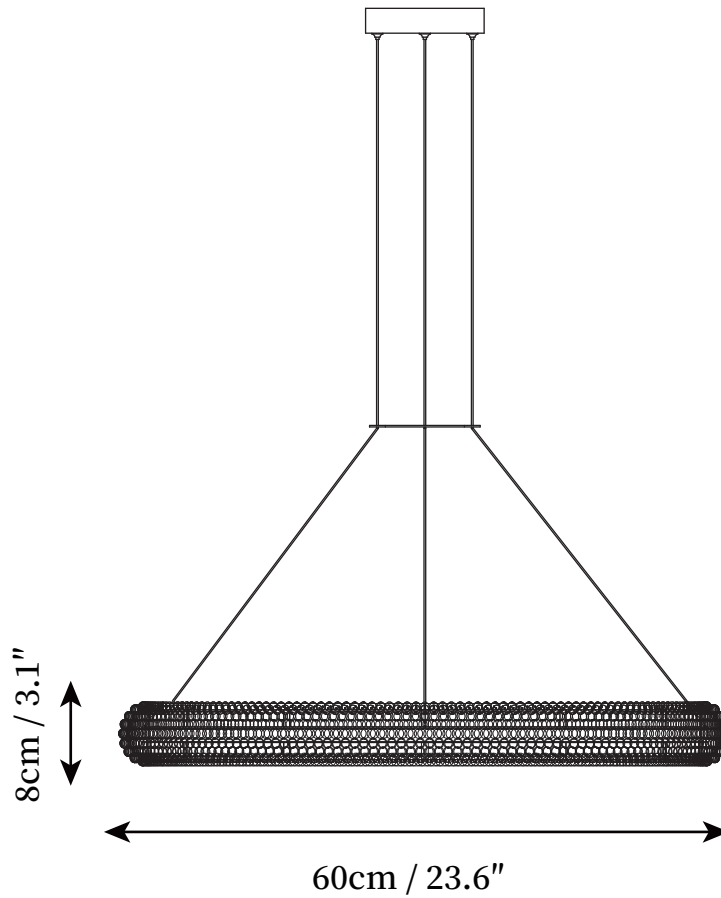

SPECIFICATION SHEET

SPECIFICATION DETAILS

*For custom options, consult factory for details

Fixture Dimensions	D 17.7" x H 3.1"
Light source	Integrated LED
Wattage	20W
Voltage	AC 110-240V
Color Temperature	3000k
CRI(Ra)	80CRI
Mounting	Ceiling
Driver Required	Yes
Optional Color Temps	Warm White (3000K), Cool White (6000K), Daylight (4000K)
LED Rated Life	30000hours
Dimming	Dimming is not supported
Finishes	Chrome
Shade Details	Clear
Material	-Iron, Metal, Crystal
Wire Length	-59"
Wire Type	White Coaxial Wire

SPECIFICATION SHEET

SPECIFICATION DETAILS

*For custom options, consult factory for details

Fixture Dimensions	D 23.6" x H 3.1"
Light source	Integrated LED
Wattage	25W
Voltage	AC 110-240V
Color Temperature	3000k
CRI(Ra)	80CRI
Mounting	Ceiling
Driver Required	Yes
Optional Color Temps	Warm White (3000K), Cool White (6000K), Daylight (4000K)
LED Rated Life	30000hours
Dimming	Dimming is not supported
Finishes	Chrome
Shade Details	Clear
Material	Iron, Metal, Crystal
Wire Length	59"
Wire Type	White Coaxial Wire

SPECIFICATION SHEET

SPECIFICATION DETAILS

*For custom options, consult factory for details

Fixture Dimensions	D 31.5" x H 3.1"
Light source	Integrated LED
Wattage	30W
Voltage	AC 110-240V
Color Temperature	3000k
CRI(Ra)	80CRI
Mounting	Ceiling
Driver Required	Yes
Optional Color Temps	Warm White (3000K), Cool White (6000K), Daylight (4000K)
LED Rated Life	30000hours
Dimming	Dimming is not supported
Finishes	Chrome
Shade Details	Clear
Material	Iron, Metal, Crystal
Wire Length	59"
Wire Type	White Coaxial Wire